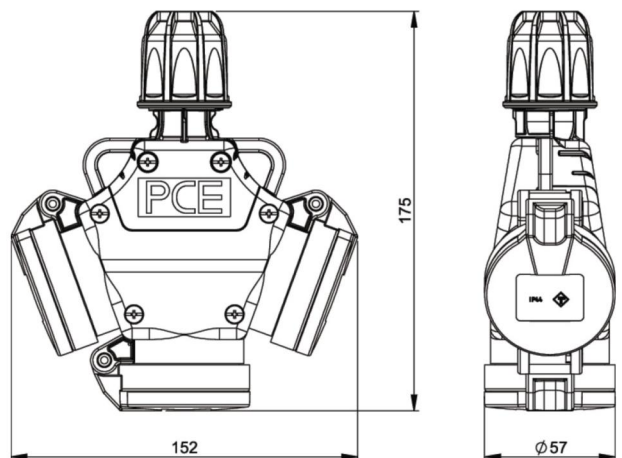

PCE data sheet

article#	253622-sxs
article description	3-way connector solid rubber IP44
description long	3-Wege Schutzkontaktkupplung Vollgummi mit Klappdeckel - schwarz 16A 2p+E 250V IP44 (nach österr./deutsch. System) Einsatz: Gummi (TPE) aussenliegende Zugentlastung 3-polige Anschlussklemme für erschwerte Bedingungen Schutzart: IP44
GTIN (EAN)	9003399322891
country of origin	AT
customs number	85366990
net weight	0.383 kg
packaging quantity	5
minimum order quantity	5

ETIM 8.0	EC000379
Number of socket outlets with protective contact (type F)	3
Material housing	Plastic
Contact material	CuZn
Surface treatment contacts	Nickel-plated
Power supply/connection possibility	Feeder cable with plug
Number of poles mains connection	3
Diameter cable entry	Other
Handling	Hangable
Degree of protection (IP)	IP44
Colour	Other
Height	174 mm
Width	152 mm
Depth	57 mm

wire flexible	1-2,5 mm ²
contact screws	80 Ncm
strain relief	80 Ncm
dismantling length	30 mm
stripping length	7 mm

<https://www.pcelectric.at/shop/en/?func=detail&artnr=253622-sxs>

www.manufacturer-safety.info