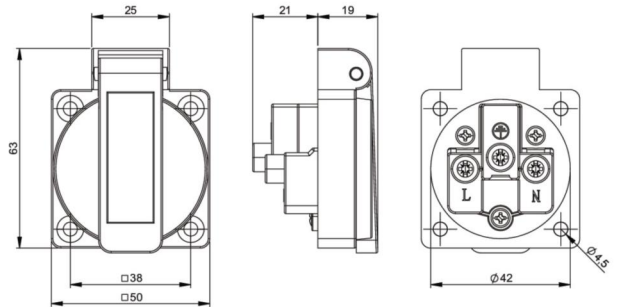

<https://www.pcelectric.at/shop/en/?func=detail&artnr=1020-5s>