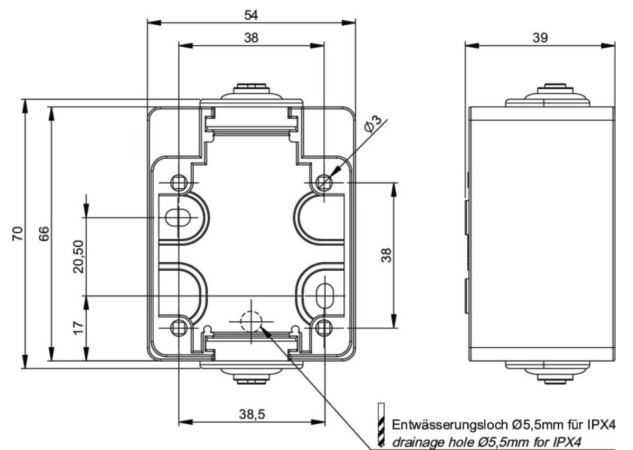

## PCE data sheet

article#	<b>106-0g</b>
article description	<b>AP-Casing grey</b>
description long	Aufputzgehäuse f. Anbaudose 50x50mm (grau)
GTIN (EAN)	9003399015489
country of origin	AT
customs number	85389099
net weight	0.048 kg
packaging quantity	24
minimum order quantity	24

ETIM 8.0	EC002461
Type of accessory/spare part	Other

<https://www.pcelectric.at/shop/en/?func=detail&artnr=106-0g>

[www.manufacturer-safety.info](http://www.manufacturer-safety.info)