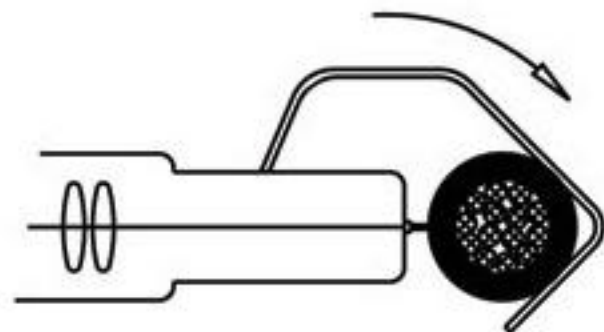

SC 1/S

SC 1/S: Cable stripper with adjustable internal blade for Ø 4-16mm cables. Supplied with internal spare blade.

How to use it

Order code

ESD order code

Cables Ø mm

Weight (gr)

Length (mm)

SC 1/S

-

4-16

70

140

SC 2/S

SC 2/S: Cable stripper with adjustable internal blade for Ø 8-28mm cables. Supplied with internal spare blade.

How to use it

Order code

ESD order code

Cables Ø mm

Weight (gr)

Length (mm)

SC 2/S

-

8-28