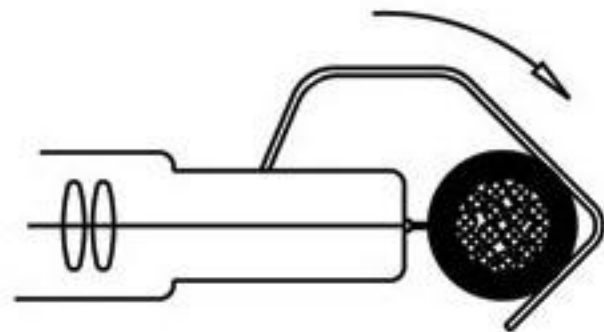

SC 1/S

SC 1/S: Cable stripper with adjustable internal blade for Ø 4-16mm cables. Supplied with internal spare blade.

How to use it

Order code

ESD order code

Cables Ø mm

Weight (gr)

Length (mm)

SC 1/S

-

4-16

70

140

SC 2/S

SC 2/S: Cable stripper with adjustable internal blade for Ø 8-28mm cables. Supplied with internal spare blade.

How to use it

Order code

ESD order code

Cables Ø mm

Weight (gr)

Length (mm)

SC 2/S

-

8-28