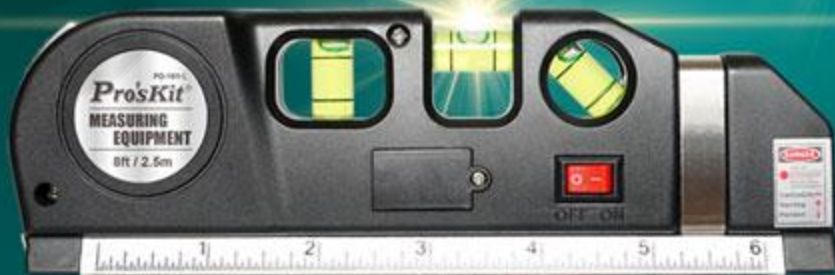

# 3 LASER MODES

**UP :**  
**Horizontal**

**MID :**  
**Cross**

**DOWN :**  
**Vertical**

**WARNING : DO NOT AIM LASER IN TO EYES!  
NEVER LOOK INTO THE BULB WHILE LASER IS ON.**

# 3 WAY LEVELING

With 3 leveling bubble for determining horizontal and vertical plane and providing more accurate results.

45°

Horizontal

Vertical

# 250cm Measuring Tape

- Self locking mechanism allows blade to be extended smoothly.
- Push button helps blade to be retracted easily