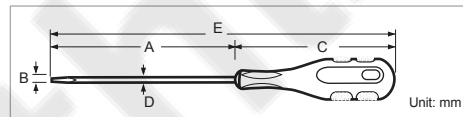

▶ 9SD-2 Series Pro-soft Screwdriver

Elastomer resin fitting exactly and double structure. Non-slip.

New design fits in well with your hand in shape, providing comfort and power

High grade AISI 8660 chrome-molybdenum vanadium steel.

Exactly fit to screws and high accuracy hardened finished.

Model No.	A	B	C	D	E	
9SD-201B	75	⊕	#0	88	3.0	163
9SD-202B	75	⊕	#1	109	5.0	184
9SD-205B	100	⊕	#0	88	3.0	188
9SD-207B	100	⊕	#2	121	6.0	221
9SD-210B	100	⊕	#1	109	5.0	209
9SD-213B	150	⊕	#2	121	6.0	271
9SD-214B	200	⊕	#2	121	6.0	321
9SD-216B	150	⊕	#1	109	5.0	259
9SD-217B	250	⊕	#2	121	6.0	371
9SD-220B	40	⊕	#2	58	6.0	98
9SD-222B	150	⊕	#3	121	8.0	271

Individual packing: Inner box

Model No.	A	B	C	D	E	
9SD-201A	75	⊖	3.0	88	3.0	163
9SD-202A	75	⊖	5.0	109	5.0	184
9SD-205A	100	⊖	3.0	88	3.0	188
9SD-207A	100	⊖	6.0	121	6.0	221
9SD-210A	100	⊖	5.0	109	5.0	209
9SD-213A	150	⊖	6.0	121	6.0	271
9SD-214A	200	⊖	6.0	121	6.0	321
9SD-220A	40	⊖	6.0	58	6.0	98
9SD-222A	150	⊖	8.0	121	8.0	271

Individual packing: Inner box

▶ SD-2301/SD-2302 Pro-soft Screwdriver Set

SD-2301

SD-2302

Model No.	Contents	Individual packing	
SD-2301	<ul style="list-style-type: none"> ⊖ 3.0x75mm ⊖ 5.0x75mm ⊖ 6.0x100mm 	<ul style="list-style-type: none"> ⊕ #0x75mm ⊕ #1x75mm ⊕ #2x100mm 	Color box
SD-2302	<ul style="list-style-type: none"> ⊗ T5HX50mm ⊗ T6HX50mm ⊗ T7HX50mm ⊗ T8HX50mm 	<ul style="list-style-type: none"> ⊗ T9HX50mm ⊗ T10HX75mm ⊗ T15HX75mm 	Color box