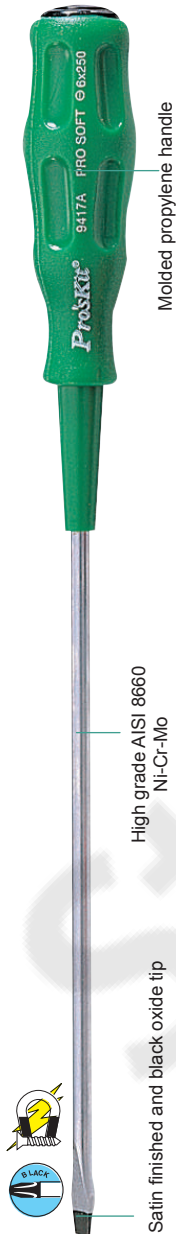

Stathis Net

894 Series Pro-Soft Screwdrivers

- The molded propylene handles feature insert molded blades for improved grip.

Special inlaid blade insert, safe and durable

Model No.	A	B	C	D	E	
89401A	75	⊖	3.2	85	3.2	160
89402A	75	⊖	5.0	110	5.0	185
89405A	100	⊖	3.2	85	3.2	185
89407A	100	⊖	6.0	110	6.0	210
89407A-L	57	⊖	6.0	153	6.0	210
89410A	100	⊖	5.0	110	5.0	210
89412A	250	⊖	5.0	110	5.0	360
89413A	107	⊖	6.0	153	6.0	260
89414A	157	⊖	6.0	153	6.0	310
89416A	150	⊖	5.0	110	5.0	260
89417A	207	⊖	6.0	153	6.0	360

Model No.	A	B	C	D	E	
89401B	75	⊕	#0	85	3.2	160
89402B	75	⊕	#1	110	5.0	185
89405B	100	⊕	#0	85	3.2	185
89407B	100	⊕	#2	110	6.0	210
89407B-L	57	⊕	#2	153	6.0	210
89410B	100	⊕	#1	110	5.0	210
89412B	250	⊕	#1	110	5.0	360
89413B	107	⊕	#2	153	6.0	260
89414B	157	⊕	#2	153	6.0	310
89416B	150	⊕	#1	110	5.0	260
89417B	207	⊕	#2	153	6.0	360

19400-M Series Electronic Hex Nut Drivers

- Extra-thin walled, with duplex color rubber handles for hexagon nuts and bolts.

Model No.	A	B	C	D	E	
19400-M3	70	⊙	3.0	85	4.0	155
19400-M3.5	70	⊙	3.5	85	4.0	155
19400-M4	70	⊙	4.0	85	4.0	155
19400-M4.5	70	⊙	4.5	85	4.0	155
19400-M5	70	⊙	5.0	85	4.0	155
19400-M5.5	70	⊙	5.5	85	4.0	155
19400-M6	70	⊙	6.0	85	4.0	155

The outer diameter of head is made narrow for use with D-Sub connector standoffs.

Contact us

Phone: +30 26510 24011

Fax: +30 26510 34511

Mon - Wed - Sat: 08:30-14:30

Tues - Thur - Fri: 08:30-14:00, 17:30-21:00