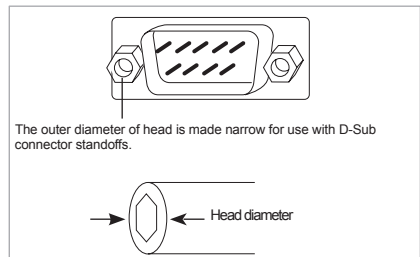

Model No.	A	B	C	D	E	
89401B	75	⊕	#0	85	3.2	160
89402B	75	⊕	#1	110	5.0	185
89405B	100	⊕	#0	85	3.2	185
89407B	100	⊕	#2	110	6.0	210
89407B-L	57	⊕	#2	153	6.0	210
89410B	100	⊕	#1	110	5.0	210
89412B	250	⊕	#1	110	5.0	360
89413B	107	⊕	#2	153	6.0	260
89414B	157	⊕	#2	153	6.0	310
89416B	150	⊕	#1	110	5.0	260
89417B	207	⊕	#2	153	6.0	360

19400-M Series Electronic Hex Nut Drivers

- Extra-thin walled, with duplex color rubber handles for hexagon nuts and bolts.

Model No.	A	B	C	D	E	
19400-M3	70	⊙	3.0	85	4.0	155
19400-M3.5	70	⊙	3.5	85	4.0	155
19400-M4	70	⊙	4.0	85	4.0	155
19400-M4.5	70	⊙	4.5	85	4.0	155
19400-M5	70	⊙	5.0	85	4.0	155
19400-M5.5	70	⊙	5.5	85	4.0	155
19400-M6	70	⊙	6.0	85	4.0	155

The outer diameter of head is made narrow for use with D-Sub connector standoffs.

Contact us

Phone: +30 26510 24011

Fax: +30 26510 34511

Mon - Wed - Sat: 08:30-14:30

Tues - Thur - Fri: 08:30-14:00, 17:30-21:00