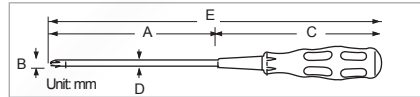

Stathis Net

894 Series Pro-Soft Screwdrivers

- The molded propylene handles feature insert molded blades for improved grip.

Special inlaid blade insert, safe and durable

Model No.	A	B	C	D	E	
89401A	75	⊖	3.2	85	3.2	160
89402A	75	⊖	5.0	110	5.0	185
89405A	100	⊖	3.2	85	3.2	185
89407A	100	⊖	6.0	110	6.0	210
89407A-L	57	⊖	6.0	153	6.0	210
89410A	100	⊖	5.0	110	5.0	210
89412A	250	⊖	5.0	110	5.0	360
89413A	107	⊖	6.0	153	6.0	260
89414A	157	⊖	6.0	153	6.0	310
89416A	150	⊖	5.0	110	5.0	260
89417A	207	⊖	6.0	153	6.0	360

Model No.	A	B	C	D	E	
89401B	75	⊕	#0	85	3.2	160
89402B	75	⊕	#1	110	5.0	185
89405B	100	⊕	#0	85	3.2	185
89407B	100	⊕	#2	110	6.0	210
89407B-L	57	⊕	#2	153	6.0	210
89410B	100	⊕	#1	110	5.0	210
89412B	250	⊕	#1	110	5.0	360
89413B	107	⊕	#2	153	6.0	260
89414B	157	⊕	#2	153	6.0	310
89416B	150	⊕	#1	110	5.0	260
89417B	207	⊕	#2	153	6.0	360

19400-M Series Electronic Hex Nut Drivers

- Extra-thin walled, with duplex color rubber handles for hexagon nuts and bolts.

Model No.	A	B	C	D	E	
19400-M3	70	⊙	3.0	85	4.0	155
19400-M3.5	70	⊙	3.5	85	4.0	155
19400-M4	70	⊙	4.0	85	4.0	155
19400-M4.5	70	⊙	4.5	85	4.0	155
19400-M5	70	⊙	5.0	85	4.0	155
19400-M5.5	70	⊙	5.5	85	4.0	155
19400-M6	70	⊙	6.0	85	4.0	155