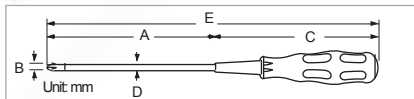

Individual packing: Inner box

Model No.	A	B	C	D	E	
89401B	75	⊕	#0	85	3.2	160
89402B	75	⊕	#1	110	5.0	185
89405B	100	⊕	#0	85	3.2	185
89407B	100	⊕	#2	110	6.0	210
89407B-L	57	⊕	#2	153	6.0	210
89410B	100	⊕	#1	110	5.0	210
89412B	250	⊕	#1	110	5.0	360
89413B	107	⊕	#2	153	6.0	260
89414B	157	⊕	#2	153	6.0	310
89416B	150	⊕	#1	110	5.0	260
89417B	207	⊕	#2	153	6.0	360

Individual packing: Inner box

Satin finished and black oxide tip

19400-M Series

Electronic Hex Nut Drivers

- Extra-thin walled, with duplex color rubber handles for hexagon nuts and bolts.

Model No.	A	B	C	D	E	
19400-M3	70	⊕	3.0	85	4.0	155
19400-M3.5	70	⊕	3.5	85	4.0	155
19400-M4	70	⊕	4.0	85	4.0	155
19400-M4.5	70	⊕	4.5	85	4.0	155
19400-M5	70	⊕	5.0	85	4.0	155
19400-M5.5	70	⊕	5.5	85	4.0	155
19400-M6	70	⊕	6.0	85	4.0	155