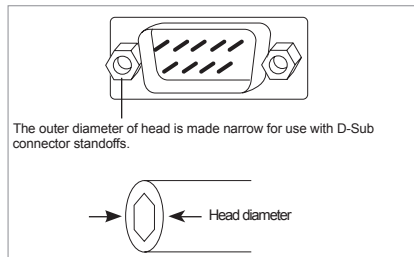

Individual packing: Inner box

Model No.	A	B	C	D	E	
89401B	75	⊕	#0	85	3.2	160
89402B	75	⊕	#1	110	5.0	185
89405B	100	⊕	#0	85	3.2	185
89407B	100	⊕	#2	110	6.0	210
89407B-L	57	⊕	#2	153	6.0	210
89410B	100	⊕	#1	110	5.0	210
89412B	250	⊕	#1	110	5.0	360
89413B	107	⊕	#2	153	6.0	260
89414B	157	⊕	#2	153	6.0	310
89416B	150	⊕	#1	110	5.0	260
89417B	207	⊕	#2	153	6.0	360

Individual packing: Inner box

Satin finished and black oxide tip

19400-M Series

Electronic Hex Nut Drivers

- Extra-thin walled, with duplex color rubber handles for hexagon nuts and bolts.

Model No.	A	B	C	D	E	
19400-M3	70	⊕	3.0	85	4.0	155
19400-M3.5	70	⊕	3.5	85	4.0	155
19400-M4	70	⊕	4.0	85	4.0	155
19400-M4.5	70	⊕	4.5	85	4.0	155
19400-M5	70	⊕	5.0	85	4.0	155
19400-M5.5	70	⊕	5.5	85	4.0	155
19400-M6	70	⊕	6.0	85	4.0	155

Individual packing: Blister card

The outer diameter of head is made narrow for use with D-Sub connector standoffs.

Contact us

Phone: +30 26510 24011
 Fax: +30 26510 34511
 Mon - Wed - Sat 08:30-14:30
 Tues - Thur - Fri 08:30-14:00, 17:30-21:00
 Email: sales@stathisnet.gr