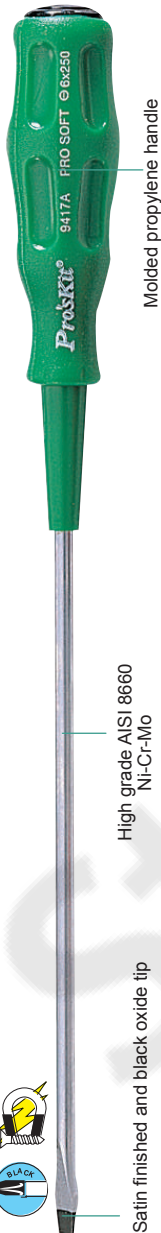

Stathis Net

894 Series Pro-Soft Screwdrivers

- The molded propylene handles feature insert molded blades for improved grip.

Model No.	A	B	C	D	E	
89401A	75	⊖	3.2	85	3.2	160
89402A	75	⊖	5.0	110	5.0	185
89405A	100	⊖	3.2	85	3.2	185
89407A	100	⊖	6.0	110	6.0	210
89407A-L	57	⊖	6.0	153	6.0	210
89410A	100	⊖	5.0	110	5.0	210
89412A	250	⊖	5.0	110	5.0	360
89413A	107	⊖	6.0	153	6.0	260
89414A	157	⊖	6.0	153	6.0	310
89416A	150	⊖	5.0	110	5.0	260
89417A	207	⊖	6.0	153	6.0	360

Individual packing: Inner box

Model No.	A	B	C	D	E	
89401B	75	⊕	#0	85	3.2	160
89402B	75	⊕	#1	110	5.0	185
89405B	100	⊕	#0	85	3.2	185
89407B	100	⊕	#2	110	6.0	210
89407B-L	57	⊕	#2	153	6.0	210
89410B	100	⊕	#1	110	5.0	210
89412B	250	⊕	#1	110	5.0	360
89413B	107	⊕	#2	153	6.0	260
89414B	157	⊕	#2	153	6.0	310
89416B	150	⊕	#1	110	5.0	260
89417B	207	⊕	#2	153	6.0	360

Individual packing: Inner box

Satin finished and black oxide tip

19400-M Series

Electronic Hex Nut Drivers

- Extra-thin walled, with duplex color rubber handles for hexagon nuts and bolts.

Model No.	A	B	C	D	E	
19400-M3	70	⊕	3.0	85	4.0	155
19400-M3.5	70	⊕	3.5	85	4.0	155
19400-M4	70	⊕	4.0	85	4.0	155
19400-M4.5	70	⊕	4.5	85	4.0	155
19400-M5	70	⊕	5.0	85	4.0	155
19400-M5.5	70	⊕	5.5	85	4.0	155
19400-M6	70	⊕	6.0	85	4.0	155