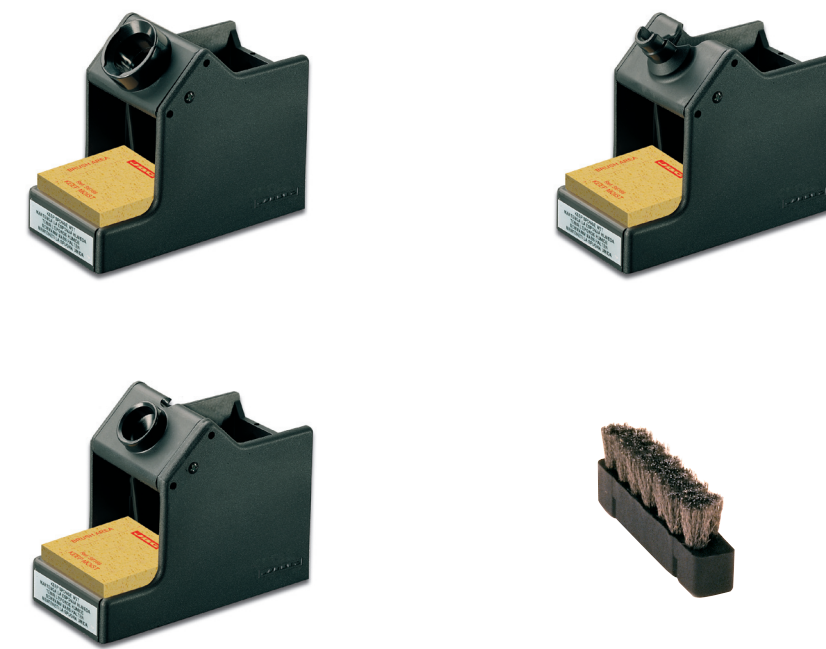

SL2020
TEMPERATURE
CONTROLLED IRON

PENCIL LINE SOLDERING AND DESOLDERING IRONS

SENIOR LINE SOLDERING IRONS

PENCIL IRONS
SOLDADORES LAPIZ
FERS CRAYON
STIFT-LÖTKOLBEN
SALDATORI STILO

55N PULSMATIC SOLDER FEED IRON

IN2100 QUICK SOLDERING IRON

STANDS

HAND TOOLS

DU1191 DESOLDERING PUMP

SG1070 GAS SOLDERING IRON