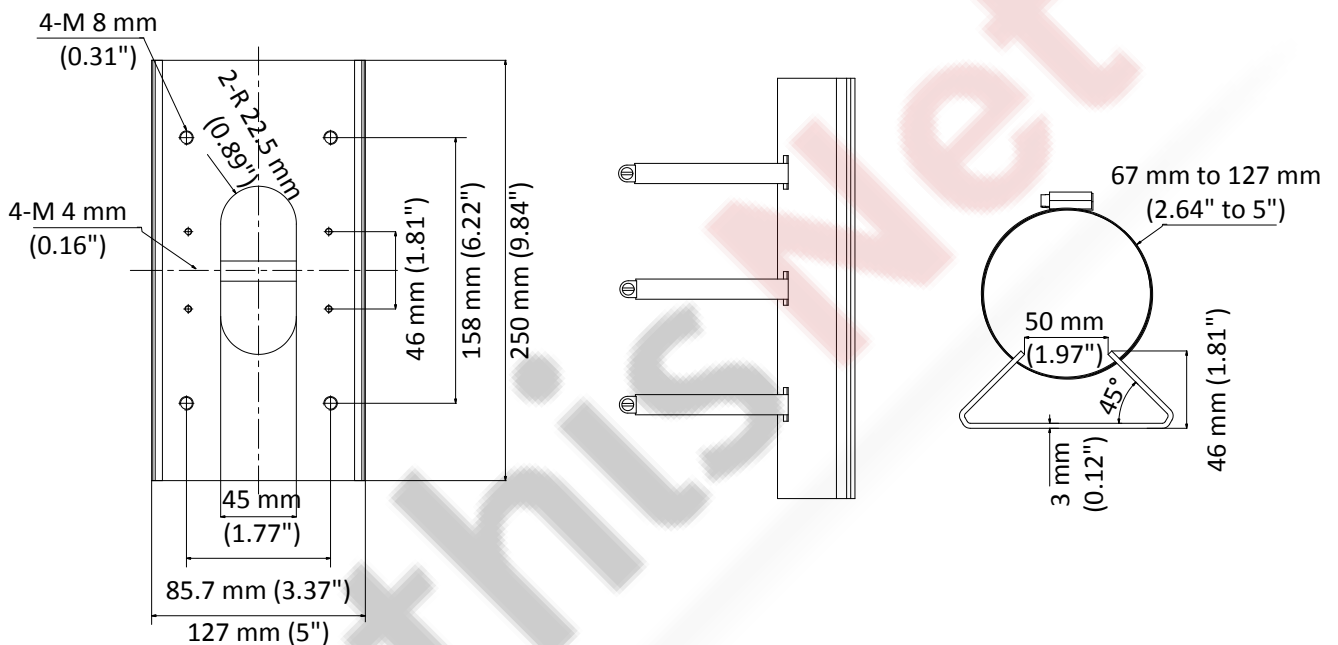

DS-1475ZJ-SUS

Vertical Pole Mount

Feature

- Stainless steel material with surface spray treatment
- Adjustable diameter from 67 mm to 127 mm

Dimension

Available Model

DS-1475ZJ-SUS

Parameter

Model	DS-1475ZJ-SUS
Parameters	Vertical Pole Mount
Appearance	Hikvision White
Material	Stainless Steel
Dimension	250 mm × 127 mm × 46 mm (9.84" × 5" × 1.81")
Weight	1205 g (2.66 lb.)

Note

- Waterproof rubber is necessary for the outdoor application.
- The wall must be capable of supporting at least 3 times as much as the total weight of the camera and the mount.
- The mount's maximum load capacity is 10 Kg (22 lb.).