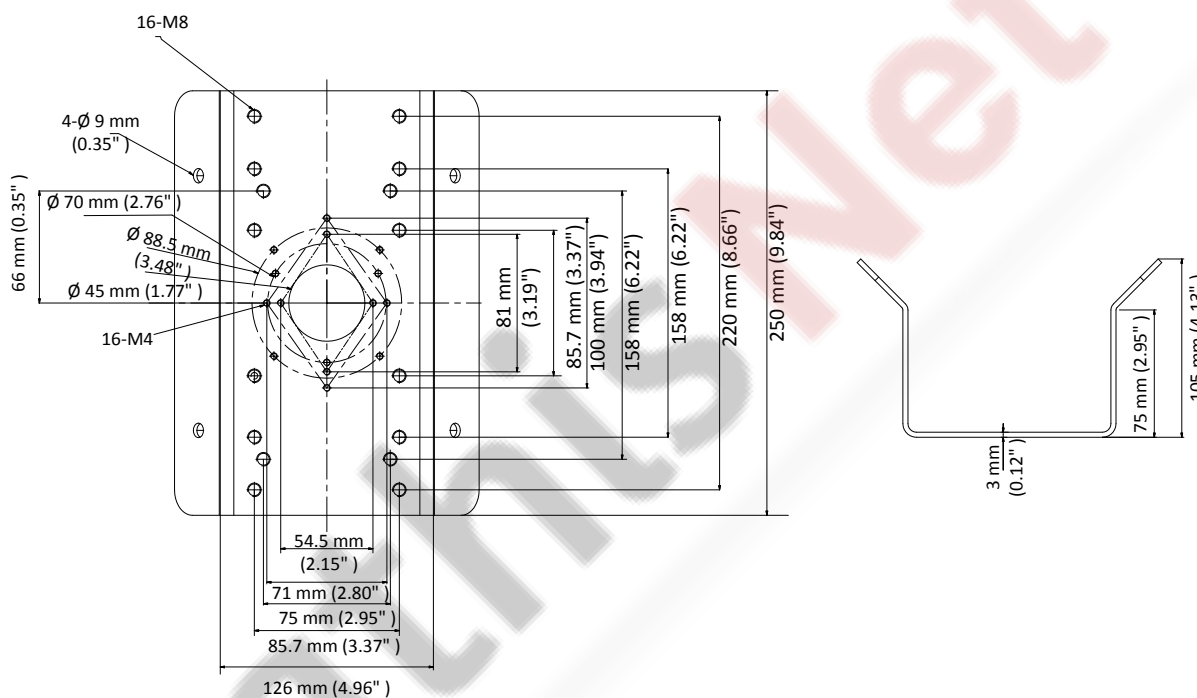

DS-1276ZJ-SUS

Corner Mount

Feature

- Stainless steel with surface spray treatment
- One piece stainless steel formation ensures the reliable structure
- Expand camera's field of view

Dimension

Available Model

DS-1276ZJ-SUS

Parameter

Model	DS-1276ZJ-SUS
Parameters	Corner Mount
Appearance	Hikvision White
Material	Stainless Steel
Dimension	126 mm × 105 mm × 250 mm (4.96" × 4.13" × 9.84")
Weight	1990 g (4.39 lb.)

Note

- The mount should be installed on the flat surface.
- The waterproof rubber is necessary for the outdoor application.
- The wall must be capable of supporting at least 3 times as much as the total weight of the camera, and the mount.
- The mount's maximum load capacity is 10 kg (22 lb.).