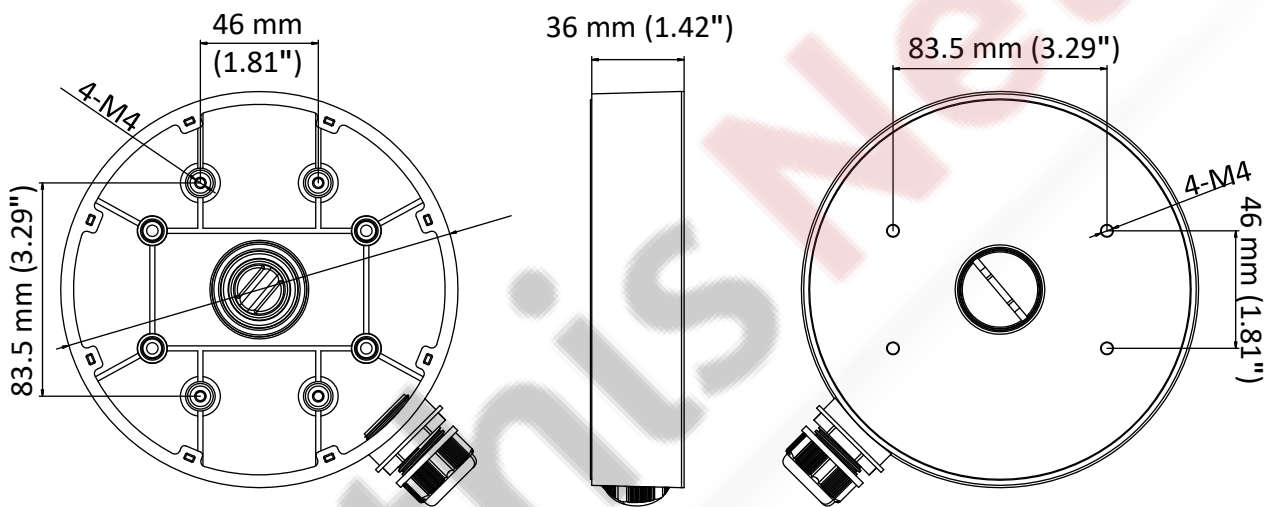

DS-1280ZJ-DM55

Junction Box

Features

- Aluminum alloy with surface spray treatment
- With cable outlet(s)
- Applies to both indoor conditions, and outdoor conditions

Dimension

Available Model

DS-1280ZJ-DM55

Parameter

Model	DS-1280ZJ-DM55
Parameters	Junction Box
Appearance	Hikvision White
Material	Aluminum Alloy
Dimension	Φ 155 mm × 36 mm (Φ 6.1" × 1.42")
Weight	300 g (0.66 lb.)

Notes

- The mount should be installed on the flat surface.
- Waterproof rubber is necessary for the outdoor application.
- The wall must be capable of supporting at least 3 times as much as the total weight of the camera, and the junction box.
- The maximum load capacity of the junction box is 2 kg (4.4 lb.).