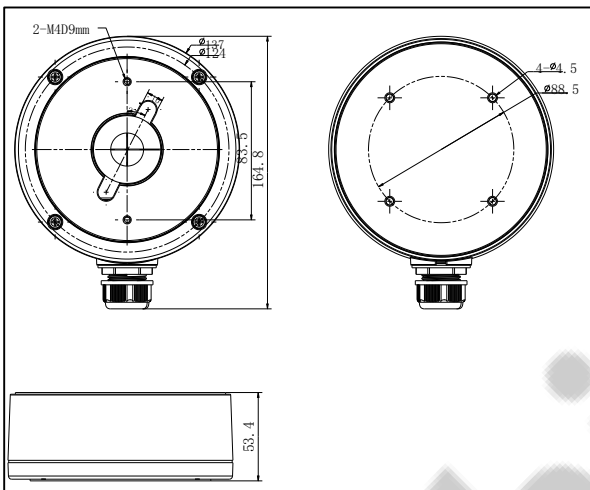

## DS-1280ZJ-DM22

Junction Box for Dome Camera

### Dimension:

### Parameter:

|            |                              |
|------------|------------------------------|
| Model      | DS-1280ZJ-DM22               |
| Parameters | Junction Box for Dome Camera |
| Appearance | Hikvision White              |
| Material   | Aluminum Alloy               |
| Dimension  | Φ 137×164.8×53.4mm           |
| Weight     | 520g                         |