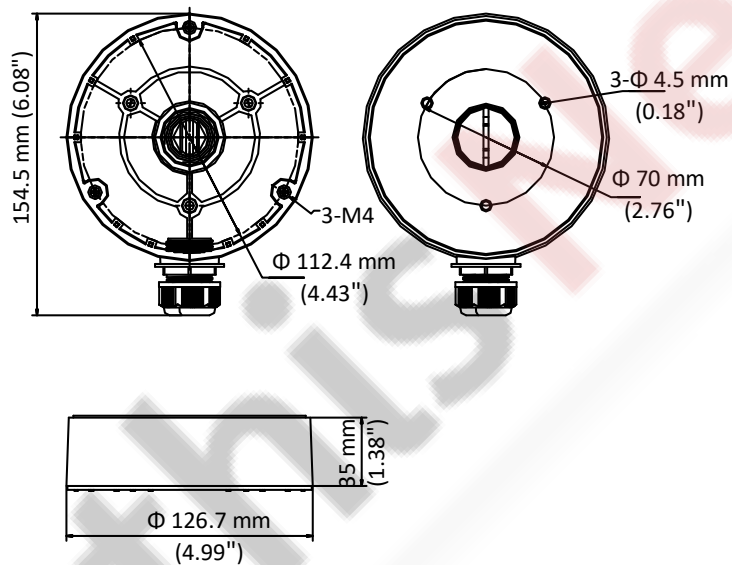

DS-1280ZJ-DM8

Junction Box for Dome Camera

Features

- Aluminum alloy material with surface spray treatment
- Side inlet and bottom inlet
- Interchangeable bottom waterproof cover and side gland nut
- Waterproof design

Dimension

Available Model

DS-1280ZJ-DM8

Parameter

Model	DS-1280ZJ-DM8
Parameters	Junction Box for Dome Camera
Appearance	Hikvision White
Material	Aluminum Alloy
Dimension	Φ 126.7 mm × 35 mm (4.99" × 1.38")
Weight	Approx.: 210 g (0.46 lb.)

Notes

- The junction box should be installed on the flat surface.
- The waterproof rubber is necessary for the outdoor application.
- The wall must be capable of supporting at least 3 times as much as the total weight of the camera and the bracket.
- The maximum load capacity of the bracket is 1 Kg (2.2 lb.).