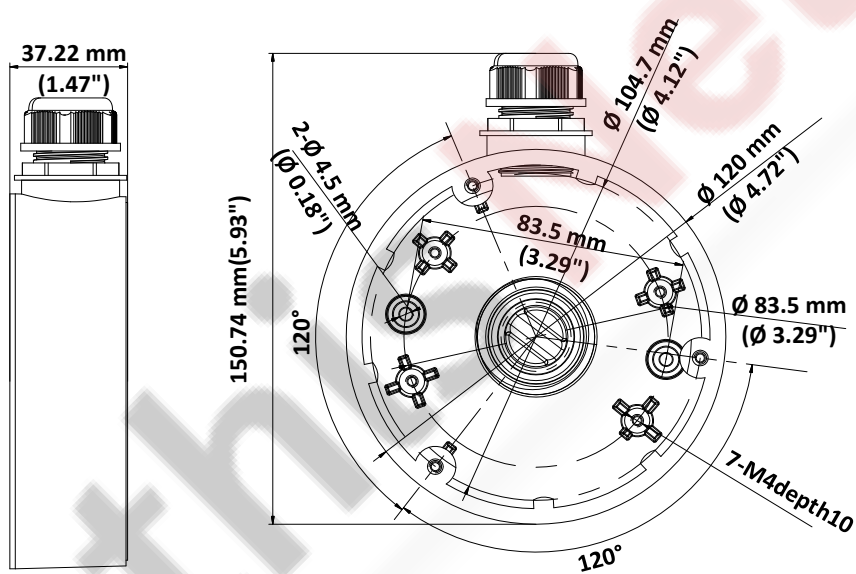

### Junction Box

### Dimension

### Parameter

Model	DS-1280ZJ-DM46
Parameters	Junction Box
Appearance	Hikvision White
Material	Aluminum Alloy
Dimension	$\phi 120$ mm $\times$ 37.2 mm ( $\phi 4.72$ " $\times$ 1.46")
Weight	250 g (0.55 lb.)

### Note

- The junction box should be installed on the flat surface.
- Waterproof rubber is necessary for the outdoor application.
- The wall must be capable of supporting at least 3 times as much as the total weight of the camera and the junction box.
- The junction box's maximum load capacity is 4.5 kg (9.92 lb.).