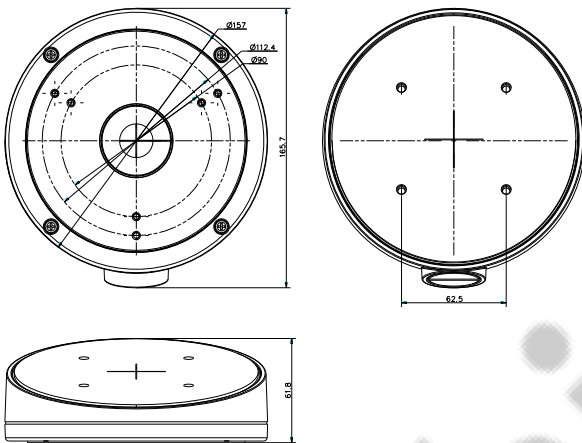

DS-1281ZJ-M

Inclined Ceiling Mount Bracket for Dome Camera

Features:

- Aluminum alloy material with surface spray treatment
- Waterproof design

Dimension:

Order Model:

DS-1281ZJ-M

Parameter:

Model	DS-1281ZJ-M
Parameters	Inclined Ceiling Mount Bracket for Dome Camera
Appearance	Hikvision White
Material	Aluminum Alloy
Dimension	Φ 157×165.5×60mm
Weight	586g

Notice:

- The bracket should be installed on flat wall
- Waterproof rubber is necessary for outdoor application
- The wall must be capable of supporting over 3 times as much as the total weight of the camera and the mount.
- The maximum load capacity of the bracket is 4.5KG

Note: The actual dome camera may vary from the picture above.