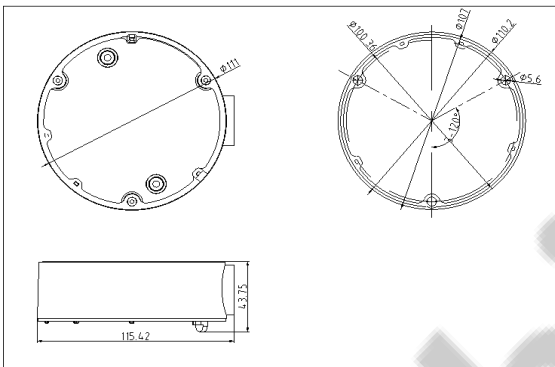

## DS-1280ZJ-DM18

Junction Box for Dome Camera

### Dimension:

### Parameter:

Model	DS-1280ZJ-DM18
Parameters	Junction Box for Dome Camera
Appearance	Hikvision White
Material	Aluminum Alloy
Dimension	Φ111mm
Weight	150g