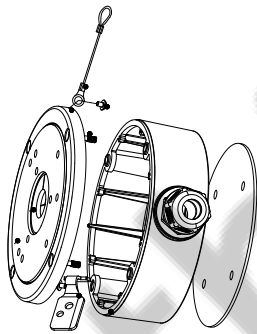

DS-1280ZJ-S

Junction Box for Dome Camera

Features:

- Aluminum alloy material with surface spray treatment
- Waterproof design
- Cable hole on bracket makes the feature better

Dimension:

Order Model:

DS-1280ZJ-S

Parameter:

Model	DS-1280ZJ-S
Parameters	Junction Box for Dome Camera
Appearance	Hikvision White
Material	Aluminum Alloy
Dimension	Φ137x51.5mm
Weight	527g

Notice:

- The bracket should be installed on flat wall
- Waterproof rubber is necessary for outdoor application
- The wall must be capable of supporting over 3 times as much as the total weight of the camera and the mount.
- The maximum load capacity of the bracket is **4.5KG**

Note: The actual dome camera may vary from the picture above.