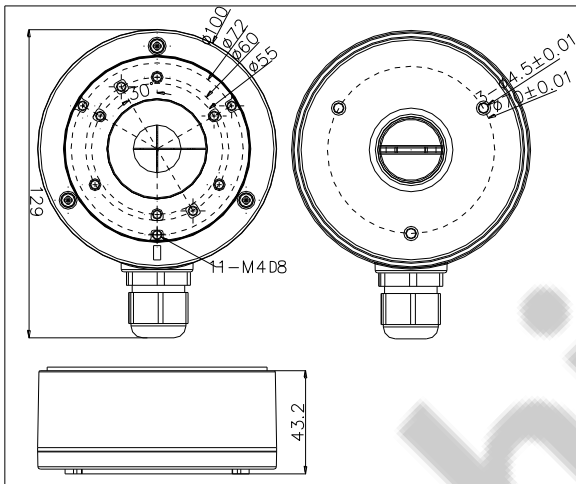

## DS-1280ZJ-XS

Junction Box for Dome(Bullet) Camera

### Features:

- Aluminum alloy material with surface spray treatment
- Cable hole on bracket makes the feature better

### Dimension:

**Note:** The actual bracket may vary from the picture above.

### Parameter:

Model	DS-1280ZJ-XS
Parameters	Junction Box for Dome(Bullet) Camera
Appearance	Hikvision White
Material	Aluminum Alloy
Dimension	Φ 100 x 43.2 x 129mm
Weight	320g