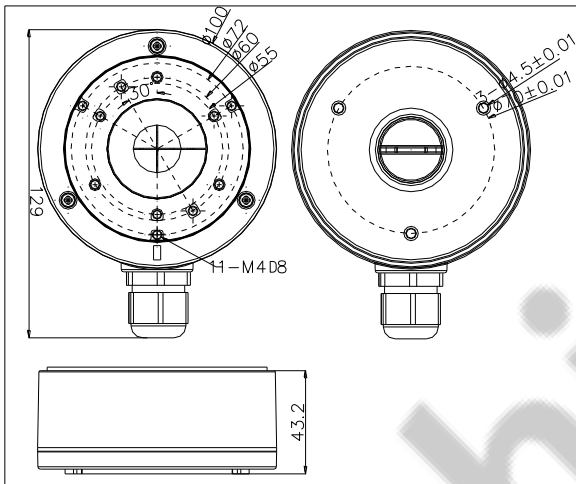

DS-1280ZJ-XS

Junction Box for Dome(Bullet) Camera

Features:

- Aluminum alloy material with surface spray treatment
- Cable hole on bracket makes the feature better

Dimension:

Note: The actual bracket may vary from the picture above.

Order Model:

DS-1280ZJ-XS

Parameter:

Model	DS-1280ZJ-XS
Parameters	Junction Box for Dome(Bullet) Camera
Appearance	Hikvision White
Material	Aluminum Alloy
Dimension	Φ 100 x 43.2 x 129mm
Weight	320g

Notice:

- The bracket should be installed on flat wall
- Waterproof rubber is necessary for outdoor application
- The wall must be capable of supporting over 3 times as much as the total weight of the camera and the mount.
- The maximum load capacity of the bracket is **4.5KG**