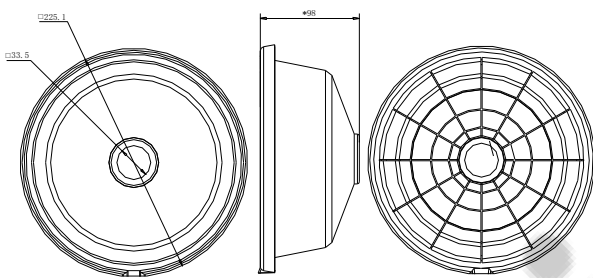

## DS-1253ZJ-L

Rain Shade for Outdoor Dome Camera

### Features:

- Water chute design for preventing rainwater from flowing to camera housing;
- Prevent direct sunlight and improve image quality;
- Rain protection and six-level windproof;
- Weaken the possibility of freezing;
- Match up with wall mount(DS-1273ZJ series)

### Dimension:

### Parameter:

Model	DS-1253ZJ-L
Parameters	Rain Shade for Outdoor Dome Camera
Appearance	Hikvision White
Material	PP+30%GF
Dimension	Φ 225.1×98mm
Weight	198g