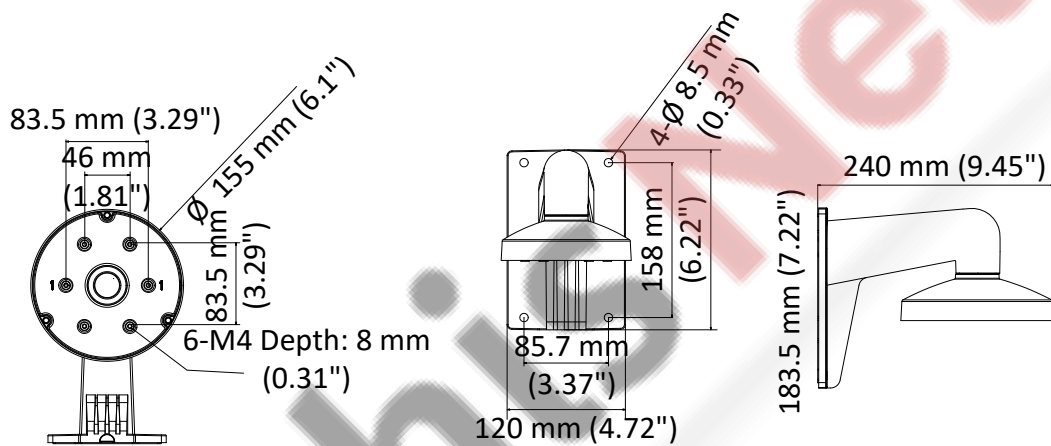

## DS-1473ZJ-155

Wall Mount for Dome Camera

### Feature

- Aluminum alloy with surface spray treatment
- The cap facilitates the installation
- Waterproof design

### Dimension

### Parameter

Model	DS-1473ZJ-155
Parameters	Wall Mount for Dome Camera
Appearance	Hikvision White
Material	Aluminum Alloy
Dimension	Ø 155 mm × 183.5 mm × 240 mm (6.1" × 7.22" × 9.45")
Weight	650 g (1.4 lb.)