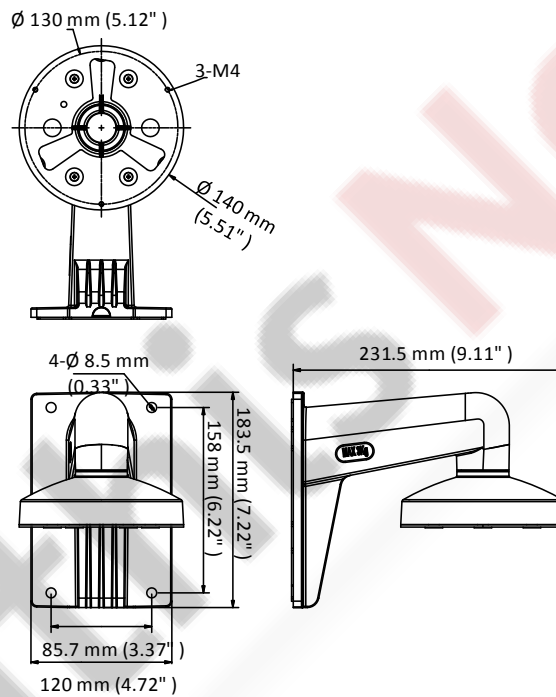

DS-1273ZJ-140-DM45

Wall Mount

Feature

- Aluminum alloy with surface spray treatment
- The cap design facilitates the installation
- Applies to both indoor conditions, and outdoor conditions

Dimension

Available Model

DS-1273ZJ-140-DM45

Parameter

Model	DS-1273ZJ-140-DM45
Parameters	Wall Mount
Appearance	Hikvision White
Material	Aluminum Alloy
Dimension	$\varnothing 140\text{ mm} \times 183.5\text{ mm} \times 231.5\text{ mm}$ (5.51" \times 7.22" \times 9.11")
Weight	907 g (2.0 lb.)

Note

- The mount should be installed on the flat wall
- Waterproof rubber is necessary for the outdoor application.
- The wall must be capable of supporting at least 3 times as much as the total weight of the camera, and the mount.
- The mount's maximum load capacity is 3 kg (6.6 lb.).