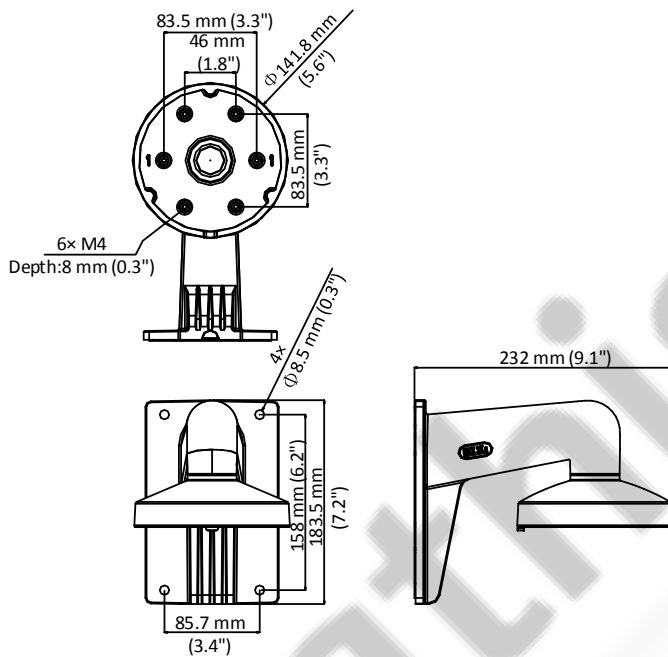

### Wall Mounting Bracket for Dome Camera

#### Features

- Aluminum alloy material with surface spray treatment
- The lower bowl facilitates the installation
- Water proof design

#### Dimension

#### Parameter

Model	DS-1273ZJ-DM32
Parameters	Wall Mounting Bracket for Dome Camera
Appearance	Hikvision White
Material	Aluminum Alloy
Dimension	Φ 141.8 mm × 183.5 mm × 232 mm (5.6" × 7.2" × 9.1")
Weight	650 g (1.4 lb.)