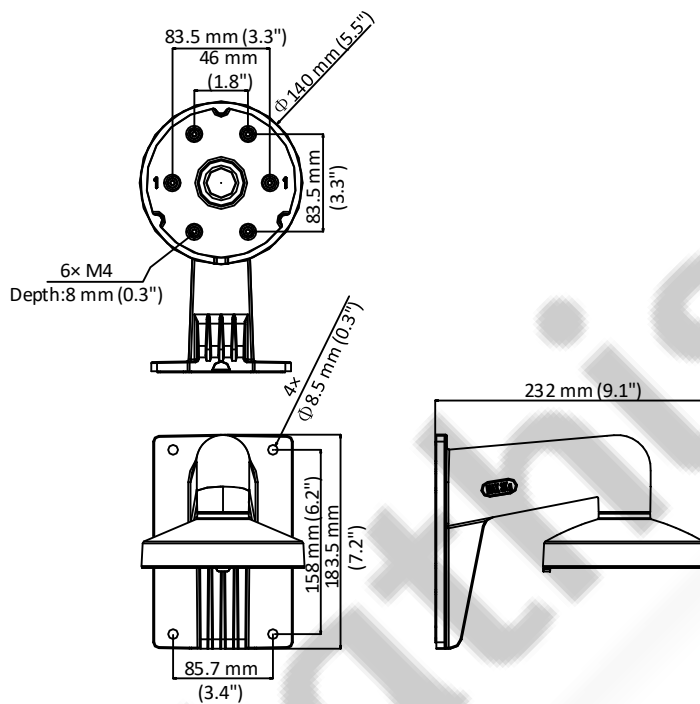

DS-1273ZJ-PT6

Wall Mounting Bracket for Dome Camera

Features

- Aluminum alloy material with surface spray treatment
- The lower bowl facilitates the installation
- Water proof design

Dimension

Available Model

DS-1273ZJ-PT6

Parameter

Model	DS-1273ZJ-PT6
Parameters	Wall Mounting Bracket for Dome Camera
Appearance	Hikvision White
Material	Aluminum Alloy
Dimension	Φ 140 mm × 183.5 mm × 232 mm (5.5" × 7.2" × 9.1")
Weight	520 g (1.1 lb.)

Notes

- The bracket should be installed on the flat wall.
- The wall must be capable of supporting at least 3 times as much as the total weight of the camera and the bracket.
- The maximum load capacity of the bracket is 3 KG (6.6 lb.).