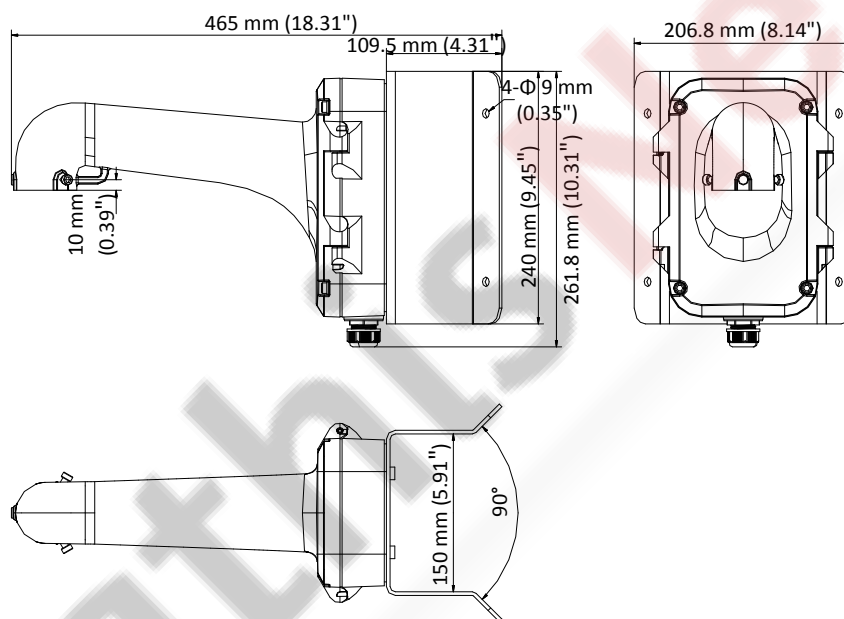

DS-1604ZJ-Corner

Corner Mounting Bracket for Speed Dome

Feature

- Corner mounting bracket with the junction box
- Aluminum alloy and steel material with surface spray treatment
- Waterproof design
- Supports bottom outlet and back outlet
- The hook for safety rope facilitates speed dome's installation

Dimension

Available Model

DS-1604ZJ-Corner

Parameter

Model	DS-1604ZJ-Corner
Parameters	Corner Mounting Bracket for Speed Dome
Appearance	Hikvision White
Material	Aluminum Alloy and Steel
Dimension	465 mm × 206.8 mm × 261.8 mm (18.31" × 8.14" × 10.31")
Weight	4.3 Kg (9.48 lb.)

Note

- The bracket should be installed on the flat surface.
- Waterproof rubber is necessary for the outdoor application.
- The wall must be capable of supporting at least 3 times as much as the total weight of the speed dome and the bracket.
- The bracket's maximum load capacity is 10 Kg (22 lb.).