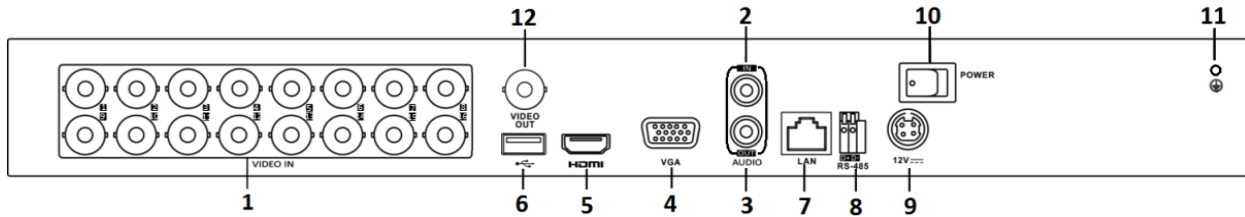

Physical Interface

*: The rear panel of DS-7204/7208HQHI-K1 provides 4/8 video input interfaces.

No.	Description	No.	Description
1	VIDEO IN	7	LAN Network Interface
2	AUDIO IN, RCA Connector	8	RS-485 Serial Interface
3	AUDIO OUT, RCA Connector	9	Power Input
4	VGA Interface	10	Power Switch
5	HDMI Interface	11	GND
6	USB Interface	12	VIDEO OUT