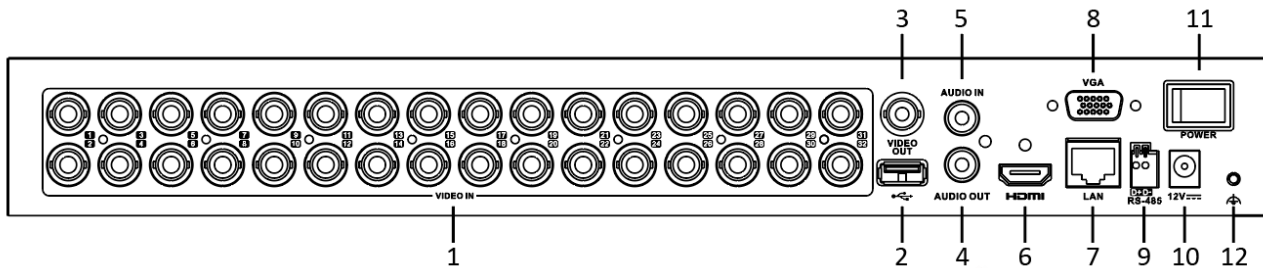

Physical Interface

*: The rear panel of DS-7216/7224HGHI-K2 provides 16/24 video input interfaces.

No.	Description	No.	Description
1	VIDEO IN	7	LAN Network Interface
2	USB Interface	8	VGA Interface
3	VIDEO OUT	9	RS-485 Serial Interface
4	AUDIO OUT, RCA Connector	10	12 VDC Power Input
5	AUDIO IN, RCA Connector	11	Power Switch
6	HDMI Interface	12	GND