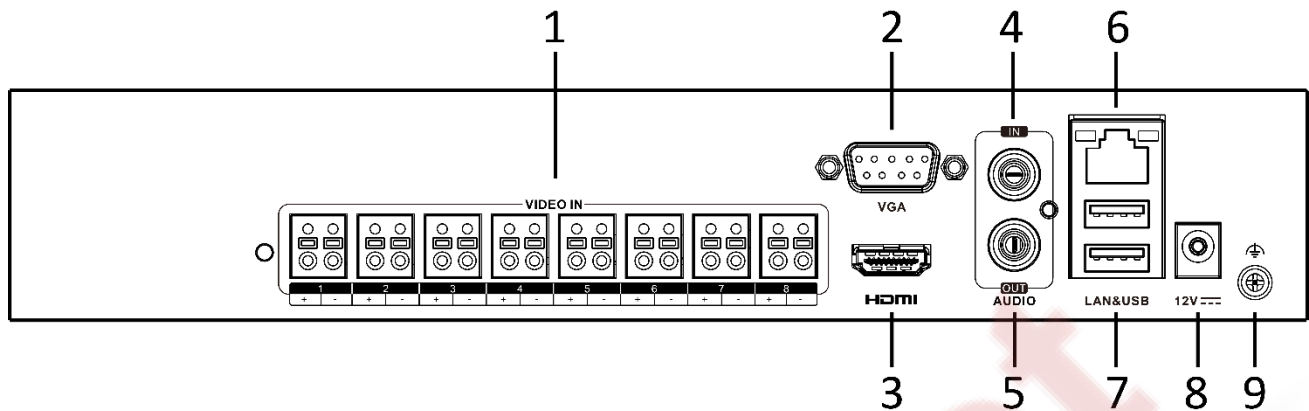

Physical Interface

No.	Description	No.	Description
1	VIDEO IN, Balun Interface	6	LAN Interface
2	VGA Interface	7	USB Interface
3	HDMI Interface	8	12 VDC Power Input
4	AUDIO IN	9	GND
5	AUDIO OUT