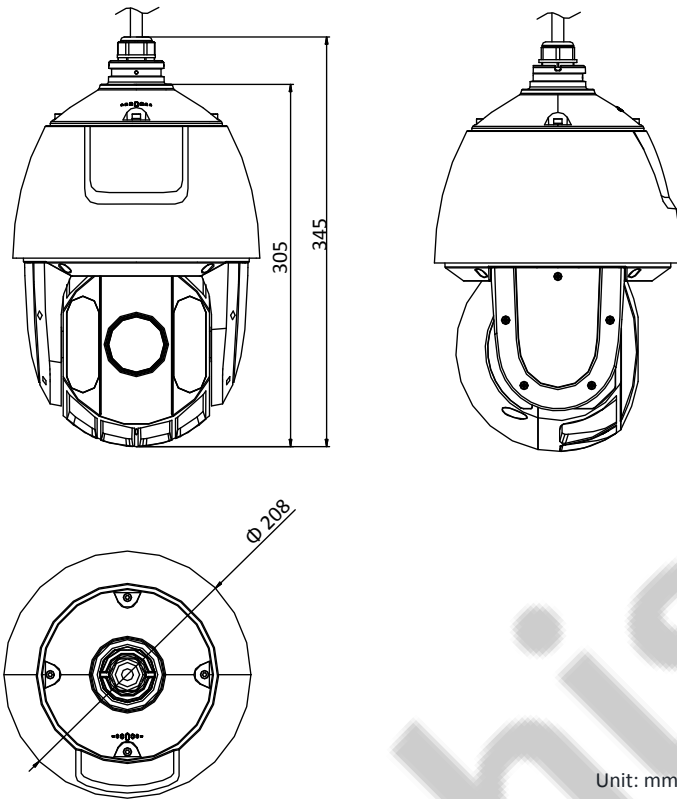

Available Model

DS-2DE5425IW-AE, 24 VAC & Hi-PoE

Dimensions

Stathis Net