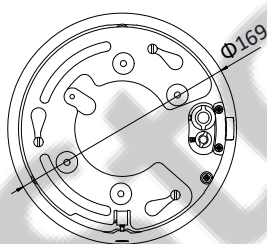

Working Humidity	≤ 90%
Protection Level	IP66 Standard, 4000V Lightning Protection, Surge Protection and Voltage Transient Protection
Installation	Variable installation methods optional, including ceiling mounting (default), in-ceiling mounting, pendant mounting and wall mounting
Material	ADC12, PC, PC+ABS, SUS304, POM
Dimensions	Φ 169 mm × 161 mm (Φ 6.65" × 6.34")
Weight	Approx. 2.45 kg (5.40 lb)

DORI

The DORI (detect, observe, recognize, identify) distance gives the general idea of the camera ability to distinguish persons or objects within its field of view.

It is calculated based on the camera sensor specification and the criteria given by EN 62676-4: 2015.

DORI	Detect	Observe	Recognize	Identify
Definition	25 px/m	63 px/m	125 px/m	250 px/m
Distance (Tele)	2000.0 m (6561.7 ft)	793.7 m (2603.8 ft)	400.0 m (1312.3 ft)	200.0 m (656.2 ft)

Order Model

DS-2DE4A425IW, 12 VDC & PoE+ (802.3 at, class4)

Dimensions

Unit: mm

Accessory

Optional:

DS-1605ZJ
Wall Mount Bracket

DS-1275ZJ-SUS
Vertical pole mount

DS-1276ZJ-SUS
Corner mount

DS-1691ZJ-L
Pendant Mount