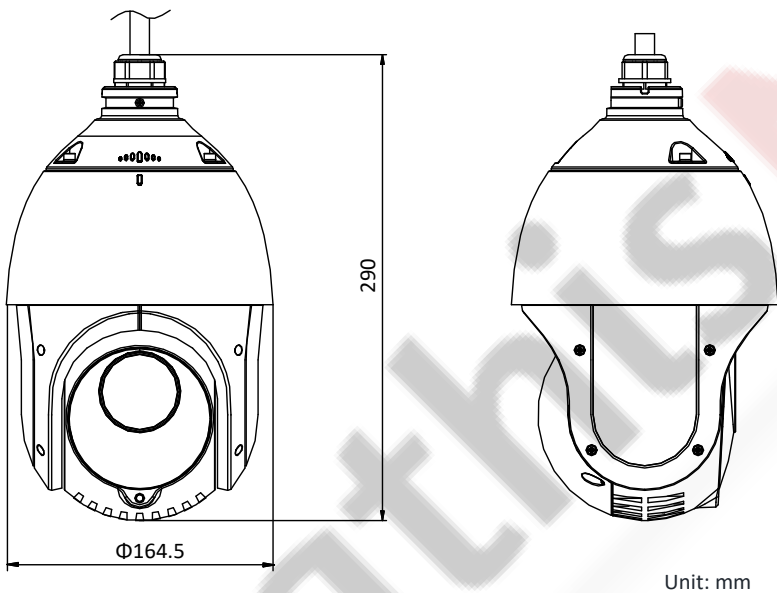

DORI

The DORI (detect, observe, recognize, identify) distance gives the general idea of the camera ability to distinguish persons or objects within its field of view.

It is calculated based on the camera sensor specification and the criteria given by EN 62676-4: 2015.

DORI	Detect	Observe	Recognize	Identify
Definition	25 px/m	63 px/m	125 px/m	250 px/m
Distance (Tele)	2400.0 m (7874.0 ft)	952.4 m (3124.7 ft)	480.0 m (1574.8 ft)	240.0 m (787.4 ft)

Available Model

DS-2DE4425IW-DE (E) 12 VDC & PoE+ (802.3 at, class 4)

Dimensions