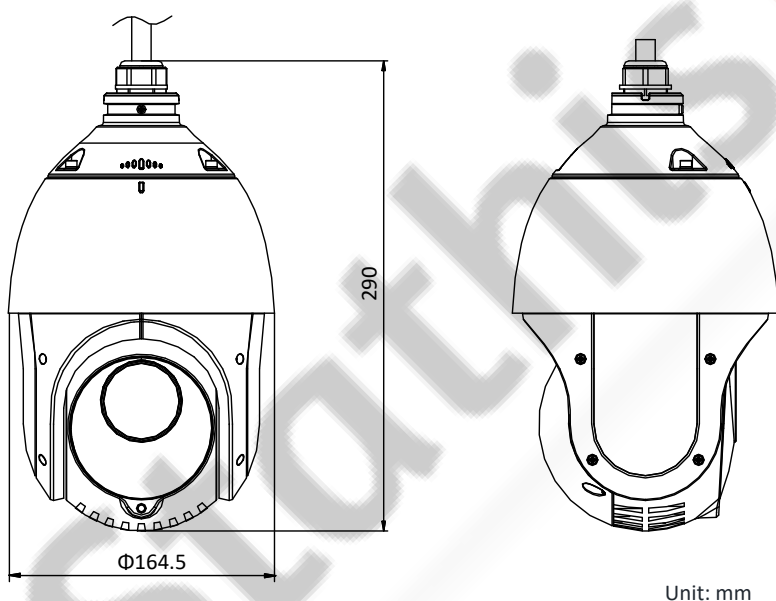

Protection Level	IP66 Standard, 4000V Lightning Protection, Surge Protection and Voltage Transient Protection
Material	ADC 12, PC, PC+10% GF
Dimensions	Φ 164.5 mm × 290 mm (Φ 6.48" × 11.42")
Weight	Approx. 2 kg (4.41 lb)

DORI

The DORI (detect, observe, recognize, identify) distance gives the general idea of the camera ability to distinguish persons or objects within its field of view.

It is calculated based on the camera sensor specification and the criteria given by EN 62676-4: 2015.

DORI	Detect	Observe	Recognize	Identify
Definition	25 px/m	63 px/m	125 px/m	250 px/m
Distance (Tele)	1600.0 m (5249.3 ft)	634.9 m (2083.1 ft)	320.0 m (1049.9 ft)	160.0 m (524.9 ft)

Available Model

DS-2DE4225IW-DE (E), 12 VDC & PoE (802.3 at, class4)

Dimensions