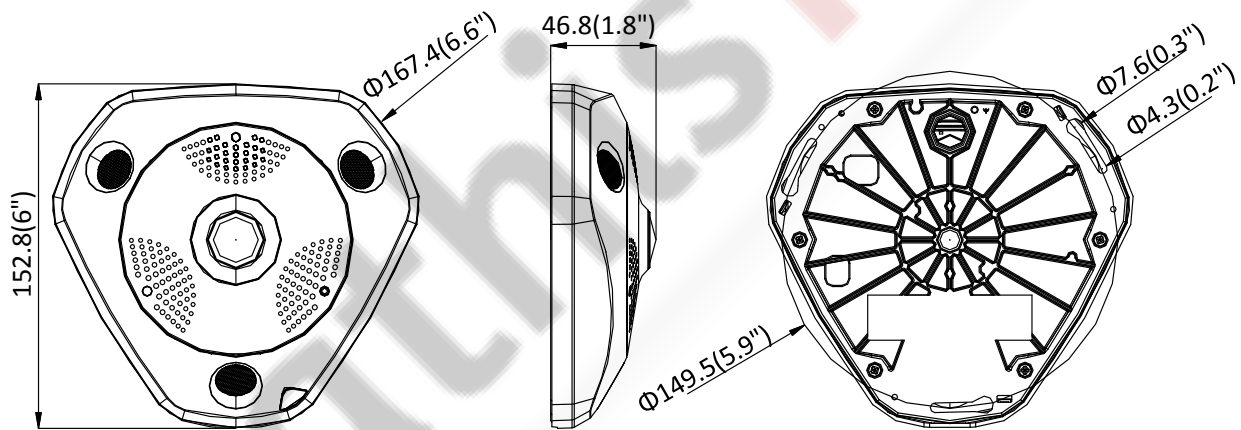

Power Supply	12 VDC $\pm$ 20%, PoE (802.3at, class 4), -S model: two-core terminal block Without -S model: Φ 5.5 $\times$ 2.1 mm coaxial power plug
Power Consumption	12 VDC, 1 A, max. 12.5 W PoE (802.3at, 42.5 to 57 V), 0.4 A to 0.3 A, max. 15 W
Protection Level (-V)	IP67, IK10
Heater	Yes
Material	Metal
Dimensions	Without -V model: 167.4 $\times$ 152.8 $\times$ 46.8 mm (6. 6" $\times$ 6" $\times$ 1.8") With -V model: 167 $\times$ 152.8 $\times$ 55 mm (6. 6" $\times$ 6" $\times$ 2.2")
Weight	Approx. 1400 g (3.09 lbs)

Available Model

DS-2CD63C5G0-I (1.29 mm); DS-2CD63C5G0-IS (1.29 mm), DS-2CD63C5G0-IV (1.29 mm), DS-2CD63C5G0-IVS (1.29 mm)

Dimensions

Without -V Model