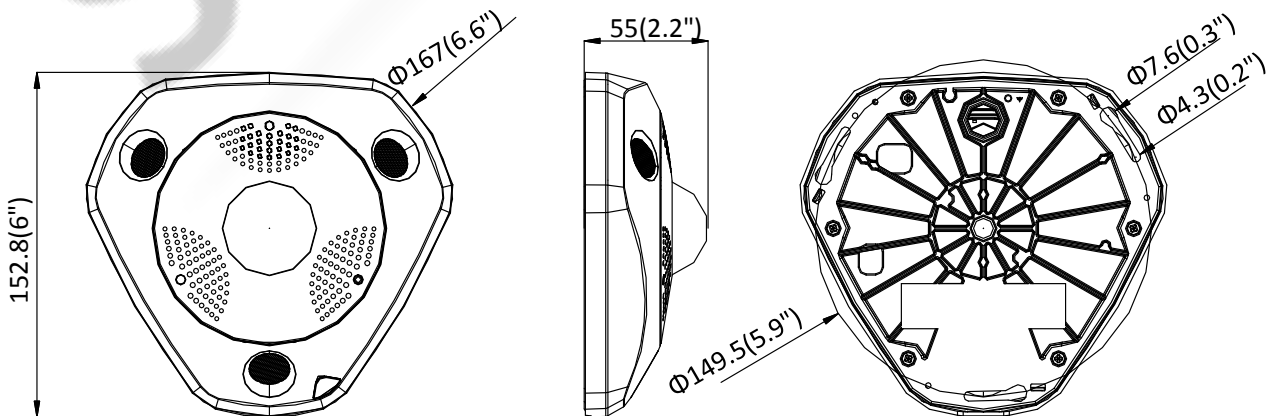

Power Supply	12 VDC $\pm$ 20%, PoE (802.3at, class 4), -S model: two-core terminal block Without -S model: $\Phi$ 5.5 $\times$ 2.1 mm coaxial power plug
Power Consumption	12 VDC, 1 A, max. 12.5 W PoE (802.3at, 42.5 to 57 V), 0.4 A to 0.3 A, max. 15 W
Protection Level (-V)	IP67, IK10
Heater	Yes
Material	Metal
Dimensions	Without -V model: 167.4 $\times$ 152.8 $\times$ 46.8 mm (6. 6" $\times$ 6" $\times$ 1.8") With -V model: 167 $\times$ 152.8 $\times$ 55 mm (6. 6" $\times$ 6" $\times$ 2.2")
Weight	Approx. 1400 g (3.09 lbs)

### Available Model

DS-2CD63C5G0-I (1.29 mm); DS-2CD63C5G0-IS (1.29 mm), DS-2CD63C5G0-IV (1.29 mm), DS-2CD63C5G0-IVS (1.29 mm)

### Dimensions

Without -V Model

With -V Model

Unit: mm(inch)

**Accessories**

**DS-1280ZJ-DM25**  
Junction Box

**DS-1281ZJ-DM25**  
Inclined Ceiling Mount

**DS-1273ZJ-DM25**  
Wall Mount