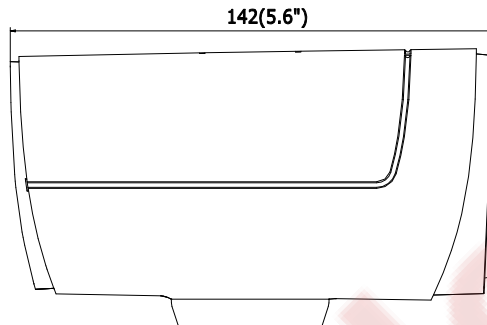

General

Power Supply	DC12V \pm 10%
Working Environment	Temperature: -10 °C to 60 °C (14°F to 140°F) Humidity: \leq 90%
Power Consumption	Static: 2.5W Dynamic: 4.5W
Dimension	74.3mm \times 81.1mm \times 142mm (2.93" \times 3.19" \times 5.59")
Weight	320g (0.71lb)

StatthisNet

Order Model

DS-2ZCN3007(C)

Dimensions

Uφ=28:
①②

Accessory

DS-1292ZJ

DS-1293ZJ