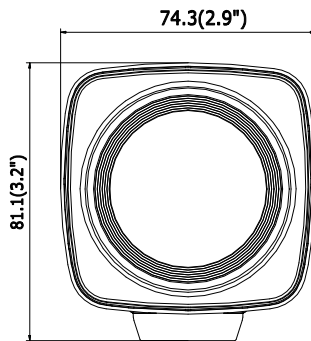

General

Power Supply	DC12V \pm 10%
Working Environment	Temperature: -10 °C to 60 °C (14°F to 140°F) Humidity: \leq 90%
Power Consumption	Static: 2.5W Dynamic: 4.5W
Dimension	74.3mm \times 81.1mm \times 142mm (2.93" \times 3.19" \times 5.59")
Weight	320g (0.71lb)

StatthisNet

Order Model

DS-2ZCN3007(C)

Dimensions

Uφ=28:
①②

Accessory

DS-1292ZJ

DS-1293ZJ