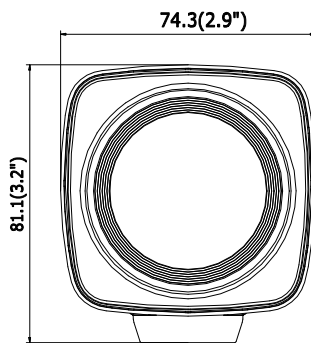

General

Power Supply	DC12V \pm 10%
Working Environment	Temperature: -10 °C to 60 °C (14°F to 140°F) Humidity: \leq 90%
Power Consumption	Static: 2.5W Dynamic: 4.5W
Dimension	74.3mm \times 81.1mm \times 142mm (2.93" \times 3.19" \times 5.59")
Weight	300g (0.66lb)

StathisNet

Order Model

DS-2ZCN2007(C)

Dimensions

$\varnothing = \varnothing$
①②

Accessory

DS-1292ZJ

DS-1293ZJ