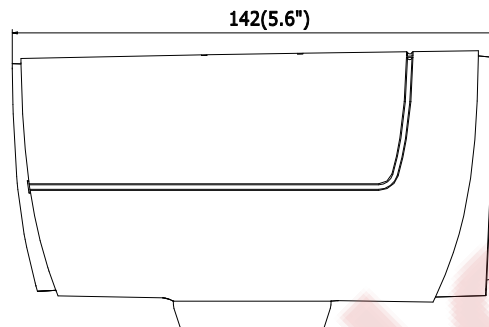

General

Power Supply	DC12V \pm 10%
Working Environment	Temperature: -10 °C to 60 °C (14°F to 140°F) Humidity: \leq 90%
Power Consumption	Static: 2.5W Dynamic: 4.5W
Dimension	74.3mm \times 81.1mm \times 142mm (2.93" \times 3.19" \times 5.59")
Weight	300g (0.66lb)

StathisNet

Order Model

DS-2ZCN2007(C)

Dimensions

$\varnothing = \varnothing$
①②

Accessory

DS-1292ZJ

DS-1293ZJ