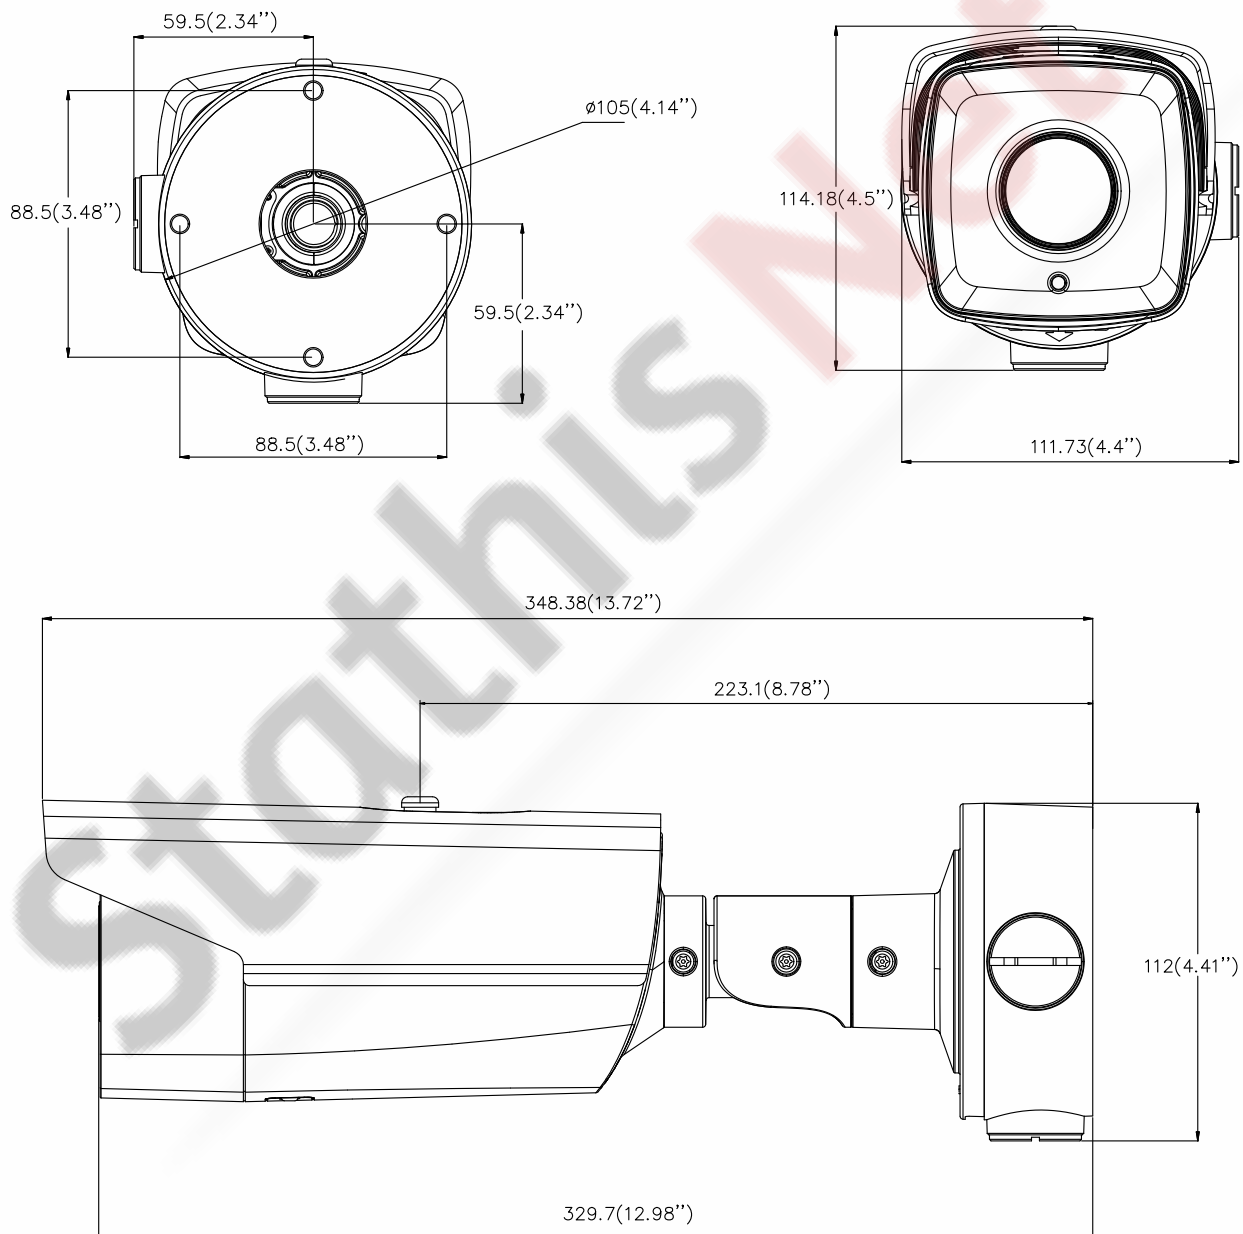

Dimensions	Camera: 348.38 × 114.18 × 111.73 mm (13.72" × 4.5" × 4.4") With package: 386 × 156 × 155 mm (15.2" × 6.1" × 6.1")
Weight	Camera: 1740 g (3.8 lb.) With package: 2125 g (4.7 lb.)

StathisNet

Available Models:

DS-2CD4B45G0-IZS

(1 audio input (line in/mic in), 1 audio output, 1 RS-485, 1 alarm input and 1 alarm output)

Dimensions

Unit: mm (")

Distributed by

**HIKVISION®****Headquarters**

No.555 Qianmo Road, Binjiang District,
Hangzhou 310051, China
T +86-571-8807-5998
overseasbusiness@hikvision.com