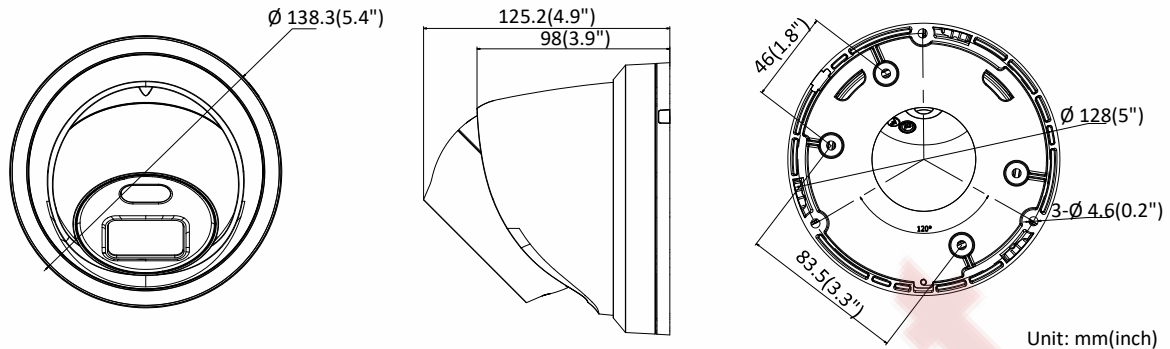

Dimension

Unit: mm(inch)

Accessory

Distributed by