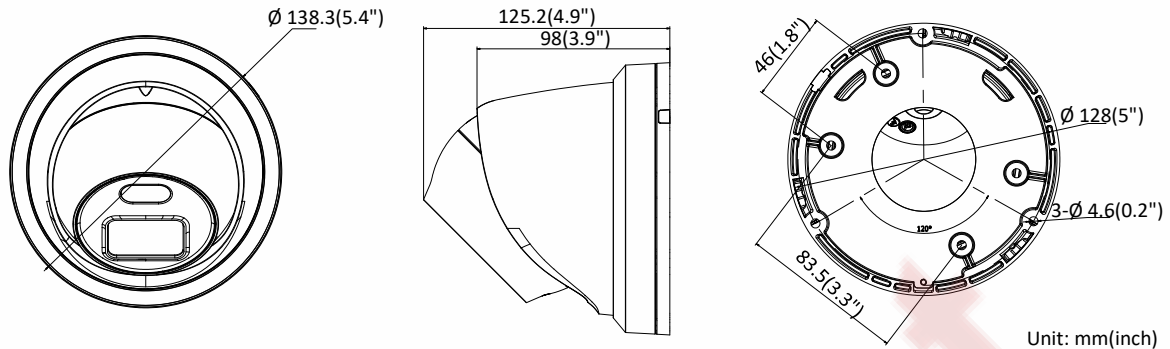

Audio Compression	G.711/G.722.1/G.726/MP2L2/PCM
Audio Bit Rate	64Kbps(G.711)/16Kbps(G.722.1)/16Kbps(G.726)/32-160Kbps(MP2L2)
Network	
Network Storage	Support micro SD/SDHC/SDXC card (128G) local storage, NAS (NFS,SMB/CIFS), ANR
Alarm Trigger	Motion detection, video tampering detection, network disconnected, IP address conflict, illegal login, HDD full, HDD error
Protocols	TCP/IP, ICMP, HTTP, HTTPS, FTP, DHCP, DNS, DDNS, RTP, RTSP, RTCP, PPPoE, NTP, UPnP, SMTP, SNMP, IGMP, 802.1X, QoS, IPv6, UDP, Bonjour
General Function	One-key reset, anti-flicker, three streams, heartbeat, mirror, password protection, privacy mask, watermark, IP address filter
Firmware Version	V5.5.82
API	ONVIF (PROFILE S, PROFILE G), ISAPI
Simultaneous Live View	Up to 6 channels
User/Host	Up to 32 users 3 levels: Administrator, Operator and User
Client	iVMS-4200, Hik-Connect, iVMS-4500, iVMS-5200
Web Browser	Plug-in required live view: IE8+, Chrome 41.0-44, Firefox 30.0-51, Safari 8.0-11 Plug-in free live view: Chrome 45.0+, Firefox 52.0+
Interface	
Communication Interface	1 RJ45 10M/100M self-adaptive Ethernet port
On-board Storage	Built-in micro SD/SDHC/SDXC slot, up to 128 GB
Reset Button	Yes
Audio (-U)	1 audio input (built-in mic), mono sound
General	
Operating Conditions	-30 °C to +60 °C (-22 °F to +140 °F), humidity 95% or less (non-condensing)
Power Supply	12 VDC ± 25%, 5.5 mm coaxial power plug PoE (802.3af, class 3)
Power Consumption	12 VDC, 0.5 A, max. 6 W PoE: (802.3af, 36 V to 57 V), 0.3 A to 0.1 A, max. 7.5 W
Visible Light Range	Up to 30m
Protection Level	-L model: IP67 -LU model: IP66
Material	Camera: Metal, trim ring: Plastic
Dimension	Camera: Φ 138.3 × 125.2 mm (Φ 5.4" × 4.9") With package: 170 × 170 × 150 mm (7" × 7" × 5.9")
Weight	Camera: 575 g (1.3 lb.) With package: 833 g (1.8 lb.)

Available Model

DS-2CD2347G1-L (4/6 mm), DS-2CD2347G1-LU (4/6 mm)

Dimension

Unit: mm(inch)

Accessory

DS-1273ZJ-140
Wall Mount

DS-1271ZJ-140
Pendant Mount

DS-1280ZJ-DM21
Junction Box