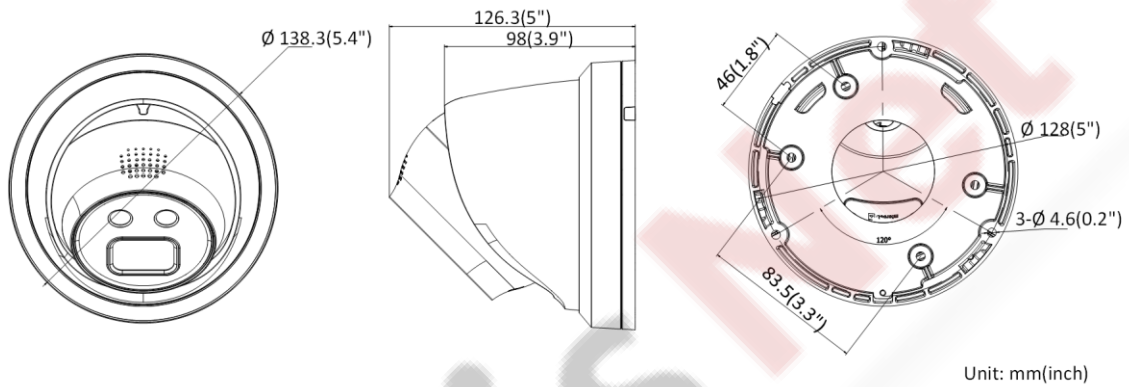

Dimensions	Camera: Φ 138.3 $\times$ 126.3 mm (Φ 5.4" $\times$ 5") With package: 170 $\times$ 170 $\times$ 150 mm (7" $\times$ 7" $\times$ 5.9")
Weight	Camera: 430 g (0.9 lb.) With package: 733 g (1.6 lb.)

Available Model

DS-2CD2346G1-I/SL (2.8/4/6/8 mm)

Dimension

Accessory