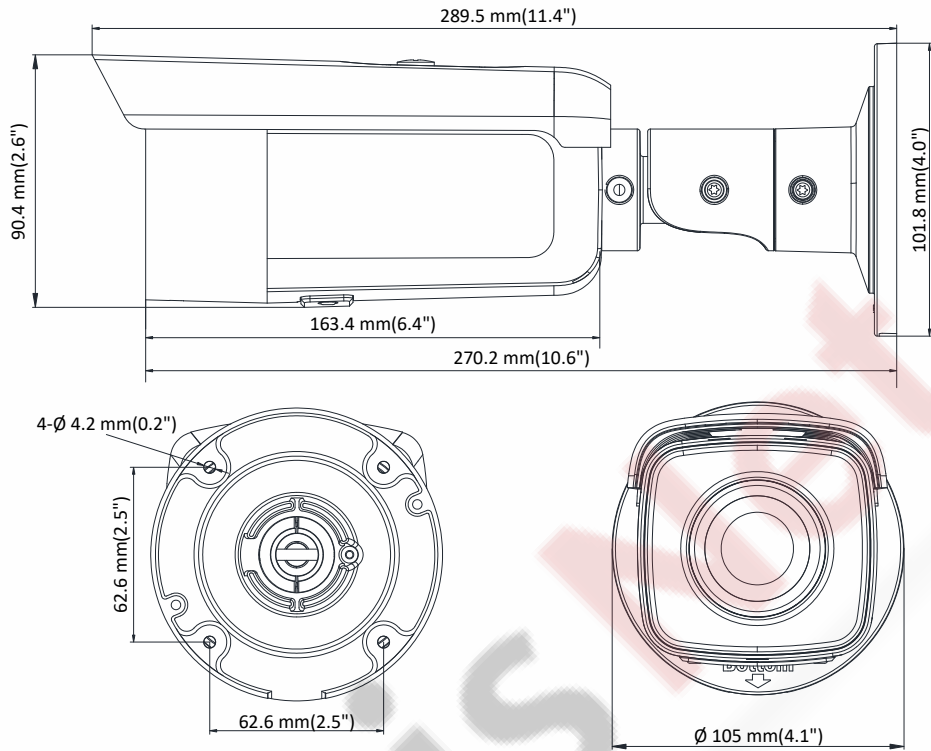

Dimensions

Accessories

Distributed by

DS-1260ZJ
Junction box

DS-1275ZJ-S-SUS
Vertical pole mount

Headquarters

No.555 Qianmo Road, Binjiang District,
Hangzhou 310051, China
T +86-571-8807-5998
overseasbusiness@hikvision.com

Hikvision USA
T +1-909-895-0400
sales.usa@hikvision.com

Hikvision Italy
T +39-0438-6902
info.it@hikvision.com

Hikvision Singapore
T +65-6684-4718
sg@hikvision.com

Hikvision Africa
T +27 (0) 0351172
sale.africa@hikvision.com

Hikvision Europe
T +31-23-55-42-770
info.eu@hikvision.com

Hikvision France
T +33(0)1-85-330-450
info.fr@hikvision.com

Hikvision Oceania
T +61-2-8599-4233
salesau@hikvision.com

Hikvision Hong Kong
T +852-2151-1761

Hikvision Middle East
T +971-4-8816086
salesme@hikvision.com

Hikvision Spain
T +34-91-737-16-55
info.es@hikvision.com

Hikvision Canada
T +1-909-895-0400
sales.usa@hikvision.com

Hikvision Russia
T +7-495-669-67-99
saleru@hikvision.com

Hikvision Poland
T +48-22-460-01-50
poland@hikvision.com

Hikvision Korea
T +82-31-731-8841
sales.korea@hikvision.com

Hikvision India
T +91-22-28469900
sales@pramahikvision.com

Hikvision UK
T +01628-902140
support.uk@hikvision.com

Hikvision Brazil
T +55 11 3318-0050
Latam.support@hikvision.com

05057220190510