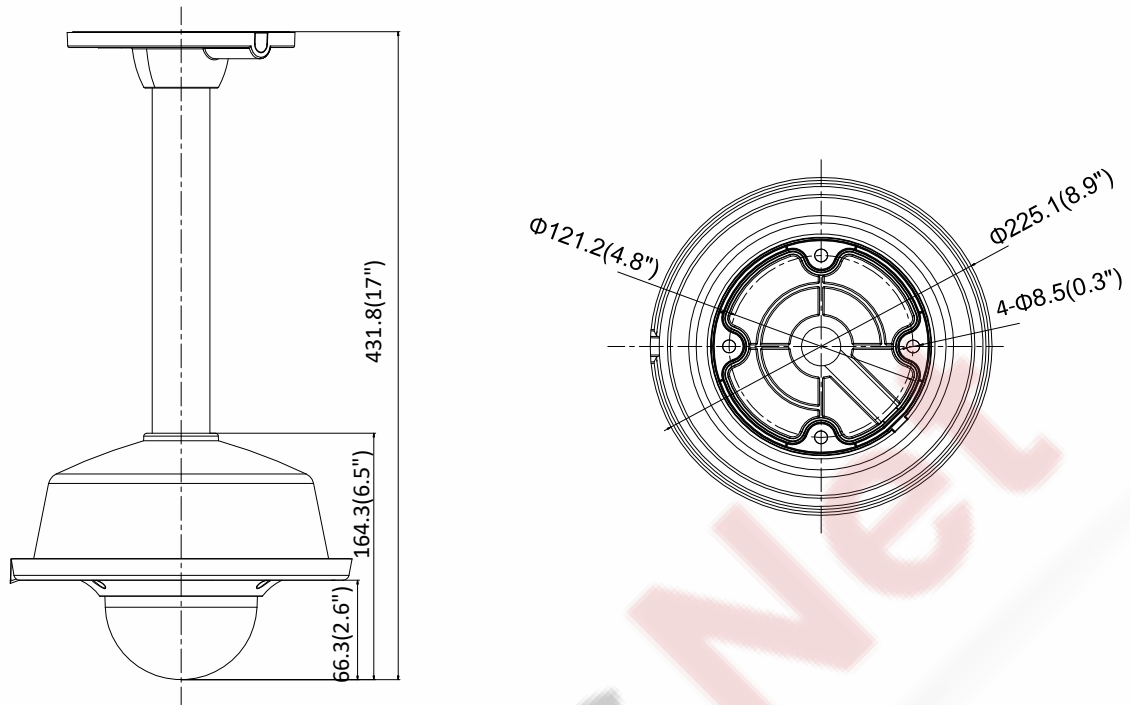

Available Model

DS-2CD2746G1-IZ (2.8 mm to 12 mm), DS-2CD2746G1-IZS (2.8 mm to 12 mm)

Dimension

Camera:

Wall Mounting with the Bracket (DS-1473ZJ-155 and DS-1253ZJ-L):

Pendant Mounting with the Bracket (DS-1471ZJ-155 and DS-1253ZJ-L):

Unit: mm(inch)

Accessory

Distributed by

DS-1471ZJ-155
Pendant Mount

DS-1473ZJ-155
Wall Mount

DS-1475ZJ-SUS
Vertical Pole Mount

DS-1476ZJ-SUS
Corner Mount

DS-1280ZJ-DM55
Junction Box