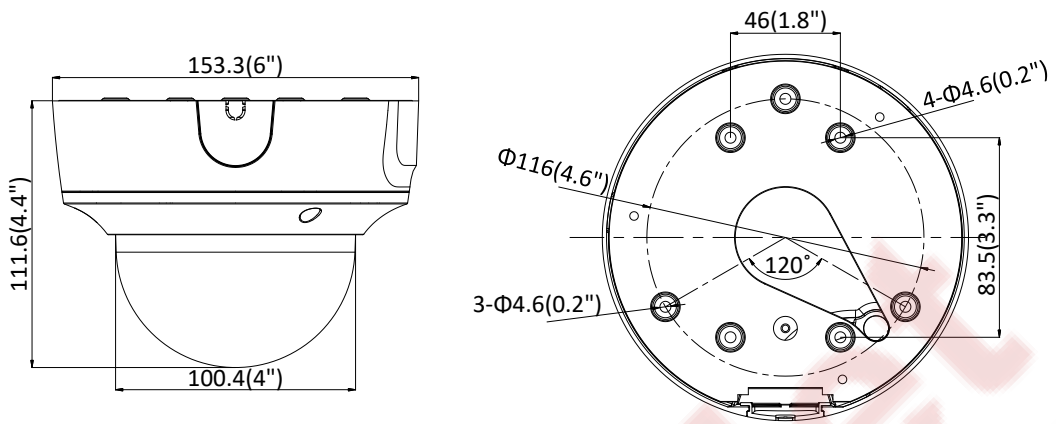

Dimension

Camera: