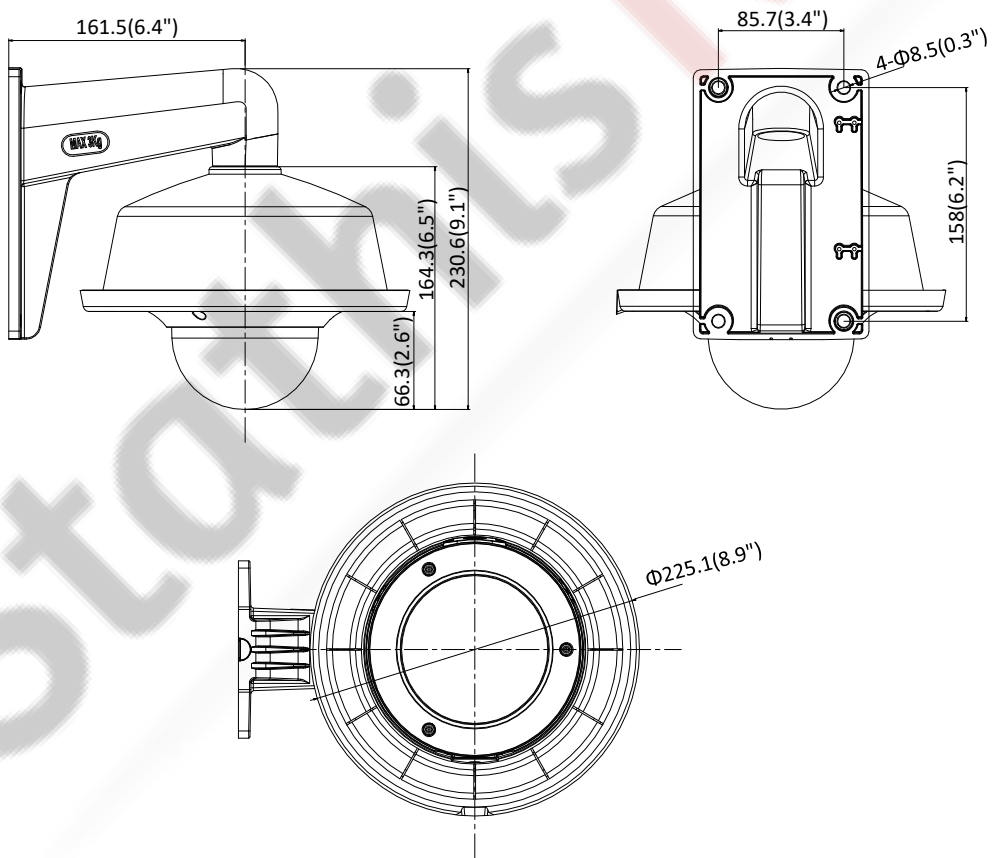

Available Model

DS-2CD2746G1-IZ (2.8 mm to 12 mm), DS-2CD2746G1-IZS (2.8 mm to 12 mm)

Dimension

Camera:

Wall Mounting with the Bracket (DS-1473ZJ-155 and DS-1253ZJ-L):

Pendant Mounting with the Bracket (DS-1471ZJ-155 and DS-1253ZJ-L):

Unit: mm(inch)

Accessory

Distributed by

DS-1471ZJ-155
Pendant Mount

DS-1473ZJ-155
Wall Mount

DS-1475ZJ-SUS
Vertical Pole Mount

DS-1476ZJ-SUS
Corner Mount

DS-1280ZJ-DM55
Junction Box