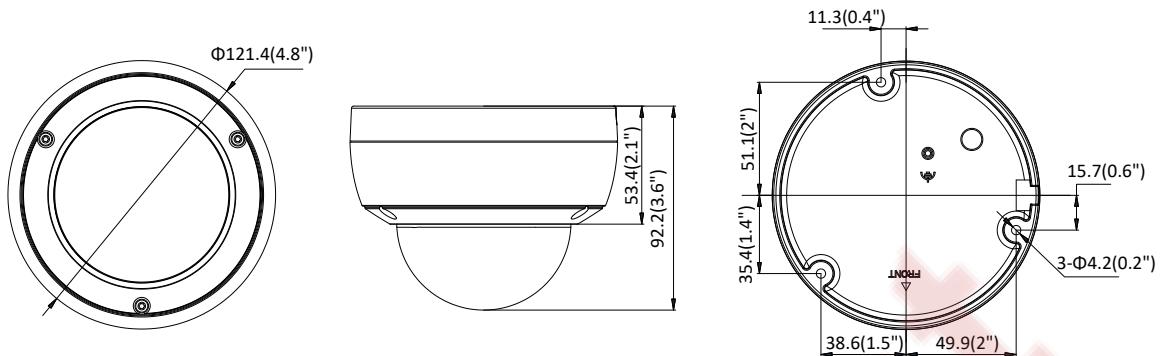

Specification

Camera	
Image Sensor	1/2.7" Progressive Scan CMOS
Min. Illumination	Color: 0.007 Lux @ (F1.2, AGC ON), 0.012 Lux @ (F1.6, AGC ON)
Shutter Speed	1/3 s to 1/100,000 s
Slow Shutter	Yes
Focal length	2.8/4/6 mm
Focus	Fixed
Aperture	F1.6
FOV	2.8 mm, horizontal FOV: 104°, vertical FOV: 58°, diagonal FOV: 124° 4 mm, horizontal FOV: 83°, vertical FOV: 44°, diagonal FOV: 99° 6 mm, horizontal FOV: 51°, vertical FOV: 28°, diagonal FOV: 58°
Lens Mount	M12
Day & Night	IR cut filter
DNR	3D DNR
Wide Dynamic Range	120dB
3-Axis Adjustment	Pan: 0° to 355°, tilt: 0° to 75°, rotate: 0° to 355°
IR	
IR Range	Up to 30 m
Wavelength	850 nm
Compression Standard	
Video Compression	Main stream: H.265/H.264 Sub stream: H.265/H.264/MJPEG
H.264 Type	Main Profile/High Profile
H.264+	Main stream supports
H.265 Type	Main Profile
H.265+	Main stream supports
Video Bit Rate	32 Kbps to 16 Mbps
SVC	H.265 encoding and H.264 encoding support
Image	
Max. Resolution	2688 × 1520
Main Stream	50Hz: 25 fps (2688 × 1520, 1920 × 1080, 1280 × 720) 60Hz: 30 fps (2688 × 1520, 1920 × 1080, 1280 × 720)
Sub Stream	50Hz: 25 fps (704 × 576, 640 × 480, 352 × 288) 60Hz: 30 fps (704 × 480, 640 × 480, 352 × 240)
Image Enhancement	BLC/3D DNR
Image Settings	Saturation, brightness, contrast, sharpness, AGC, white balance adjustable by client software or web browser
ROI (Region of Interest)	Support 1 fixed region for main stream and sub stream separately
Day/Night Switch	Day/Night/Auto/Schedule/Triggered by Alarm In(-S)
Audio (-S)	
Environment Noise Filtering	Yes
Sampling Rate	8kHz/16kHz
Audio Compression	G.711/G.722.1/G.726/MP2L2/PCM
Audio Bit Rate	64Kbps(G.711)/16Kbps(G.722.1)/16Kbps(G.726)/32-160Kbps(MP2L2)

Available Model

DS-2CD2146G1-I (2.8/4/6 mm), DS-2CD2146G1-IS (2.8/4/6 mm)

Dimension

Camera:

Wall Mounting with the Bracket (DS-1272ZJ-120 and DS-1253ZJ-M):

Pendant Mounting with the Bracket (DS-1271ZJ-120 and DS-1253ZJ-M):