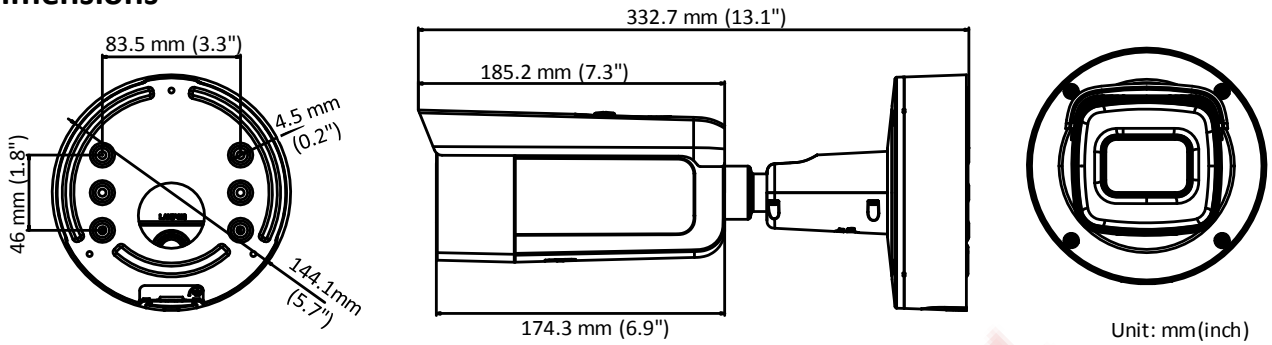

Dimensions