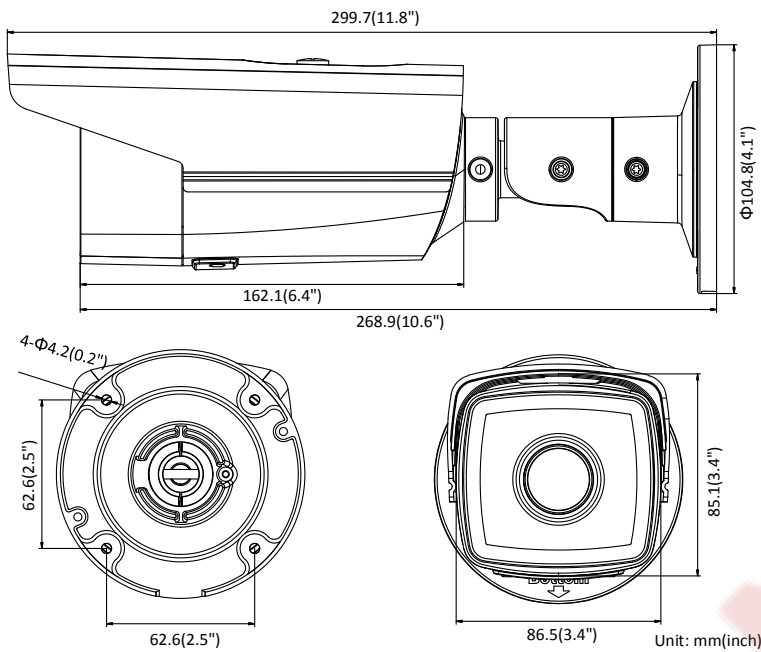

Dimensions

Accessory

Distributed by