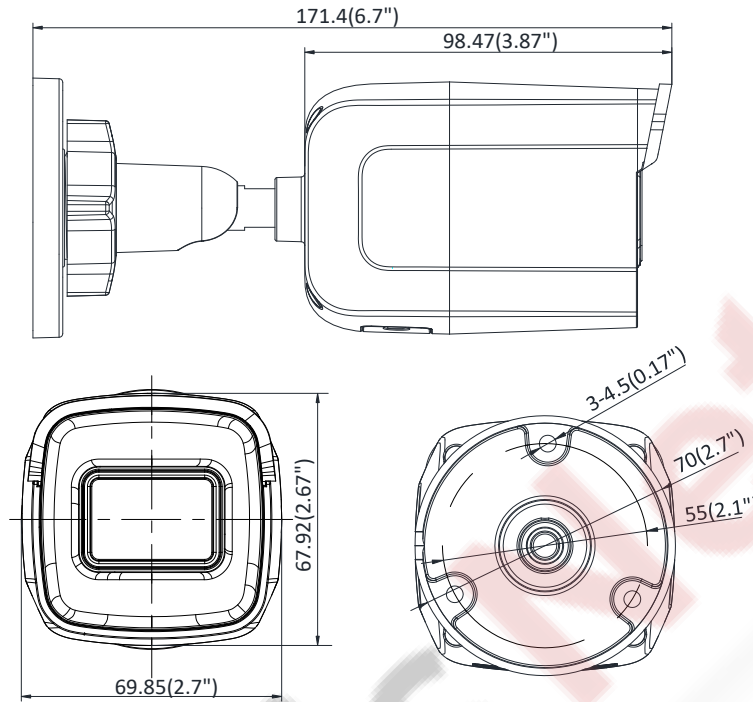

Dimensions

Unit: mm(inch)

Accessories

Distributed by

Headquarters

No.555 Qianmo Road, Binjiang District,
Hangzhou 310051, China
T +86-571-8807-5998
overseasbusiness@hikvision.com

Hikvision USA
T +1-909-895-0400
sales.usa@hikvision.com

Hikvision Australia
T +61-2-8599-4233
salesau@hikvision.com

Hikvision India
T +91-22-28469900
sales@pramahikvision.com

Hikvision Canada
T +1-866-200-6690
sales.canada@hikvision.com

Hikvision Thailand
T +662-275-9949
sales.thailand@hikvision.com

Hikvision Europe
T +31-23-5542770
sales.eu@hikvision.com

Hikvision Italy
T +39-0438-6902
info.it@hikvision.com

Hikvision Brazil
T +55 11 3318-0050
Latam.support@hikvision.com

Hikvision Turkey
T +90 (216)521 7070- 7074
sales.tr@hikvision.com

Hikvision Malaysia
T +601-7652-2413
sales.my@hikvision.com

Hikvision UK & Ireland
T +01628-902140
sales.uk@hikvision.com

Hikvision South Africa
Tel: +27 (0) 0351172
sale.africa@hikvision.com

Hikvision France
T +33(0)1-85-330-450
info.fr@hikvision.com

Hikvision Kazakhstan
T +7-727-9730667
nikia.panfilov@hikvision.ru

Hikvision Vietnam
T +84-974270888
sales.vt@hikvision.com

Hikvision UAE
T +971-4-4432090
salesme@hikvision.com

Hikvision Singapore
T +65-6684-4718
sg@hikvision.com

Hikvision Spain
T +34-91-737-16-55
info.es@hikvision.com

Hikvision Tashkent
T +99-87-1238-9438
uzb@hikvision.ru

Hikvision Hong Kong
T +852-2151-1761
info.hk@hikvision.com

Hikvision Russia
T +7-495-669-67-99
saleru@hikvision.com

Hikvision Korea
T +82-(0)31-731-8817
sales.korea@hikvision.com

Hikvision Poland
T +48-22-460-01-50
info.pl@hikvision.com

Hikvision Indonesia
T +62-21-2933759
Sales.Indonesia@hikvision.com

Hikvision Colombia
sales.colombia@hikvision.com