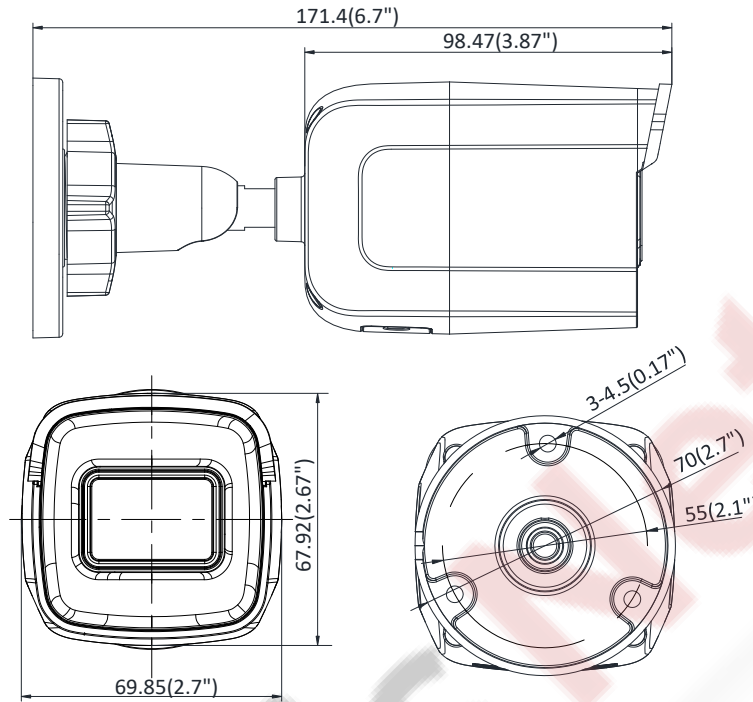

Protocols	TCP/IP, ICMP, HTTP, HTTPS, FTP, DHCP, DNS, DDNS, RTP, RTSP, RTCP, PPPoE, NTP, UPnP, SMTP, SNMP, IGMP, 802.1X, QoS, IPv6, UDP, Bonjour
General Function	One-key reset, anti-flicker, three streams, heartbeat, mirror, password protection, privacy mask, watermark, IP address filter
Firmware Version	V5.5.61
API	ONVIF (PROFILE S, PROFILE G), ISAPI
Simultaneous Live View	Up to 6 channels
User/Host	Up to 32 users 3 levels: Administrator, Operator and User
Client	iVMS-4200, Hik-Connect, iVMS-5200, iVMS-4500
Web Browser	IE8+, Chrome 31.0-44, Firefox 30.0-51, Safari 8.0+
Interface	
Communication Interface	1 RJ45 10M/100M self-adaptive Ethernet port
On-board Storage	Built-in micro SD/SDHC/SDXC slot, up to 128 GB
Reset Button	Yes
Smart Feature-set	
Behavior Analysis	Line crossing detection, intrusion detection, unattended baggage detection, object removal detection
Exception Detection	Scene change detection
Face Detection	Yes
General	
Operating Conditions	-30 °C to +60 °C (-22 °F to +140 °F), humidity 95% or less (non-condensing)
Power Supply	12 VDC ± 25%, 5.5 mm coaxial power plug PoE (802.3af, class 3)
Power Consumption	12 VDC, 0.5 A, max: 6 W PoE: (802.3af, 36 VDC to 57 VDC), 0.2 A to 0.1 A, max: 7.5 W
IR Range	Up to 30 m
Wavelength	850 nm
Protection Level	IP67, IK10
Material	Front cover: metal, back cover: metal, sun shield: plastic
Dimensions	Camera: 70 × 68 × 171 mm (2.8" × 2.7" × 6.7")
Weight	Camera: 400 g (0.9 lb.) With package: 700 g (1.5 lb.)

Available Model

DS-2CD2065FWD-I (2.8/4/6 mm)

Dimensions

Unit: mm(inch)

Accessories

Distributed by

DS-1280ZJ-XS
Junction Box

Headquarters