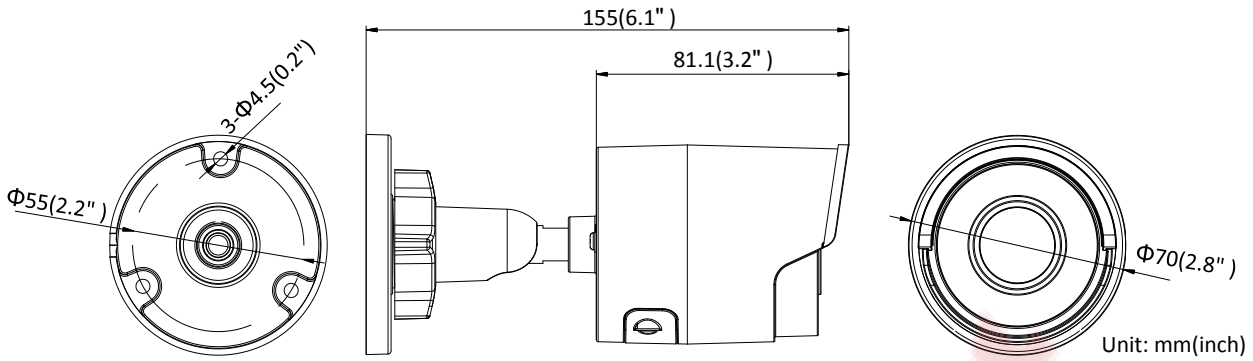

Dimensions