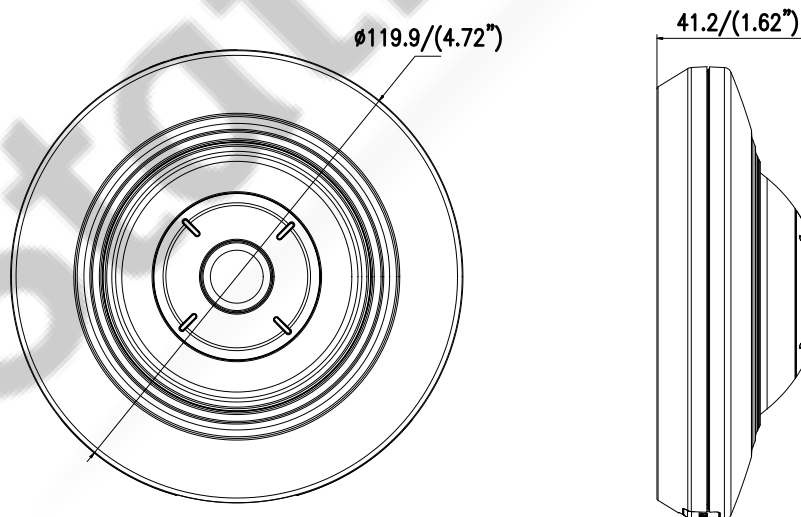

Detection	Motion detection, dynamic analysis, intrusion detection, line crossing detection
Protocols	TCP/IP, ICMP, HTTP, HTTPS, FTP, DHCP, DNS, DDNS, RTP, RTSP, RTCP, PPPoE, NTP, UPnP, SMTP, SNMP, IGMP, 802.1X, QoS, IPv6
Standard	ONVIF (PROFILE S, PROFILE G), ISAPI
General Function	One-key reset, anti-flicker, password protection, privacy mask, IP Address filtering, heartbeat, watermark
Interface	
Communication Interface	1 RJ45 10M/100M self-adaptive Ethernet port
Audio (-S)	1 audio input (line in), 1 audio output interface
Alarm (-S)	1 alarm input, 1 alarm output (DC24V, 1A or AC110V, 500mA, max.)
On-board Storage	Built-in microSD/SDHC/SDXC slot, up to 128 G
General	
Operating Conditions	-10 °C to +50 °C (-14 °F to +122 °F), Humidity 95% or less (non-condensing)
Power Supply	DC 12V ± 25%, 2A, 5W PoE(802.3af 36-57V, class 3), 0.4 – 0.7 A, 6.7W
IR Range	Up to 8 m
Dimensions	Φ 119.9 × 41.2 mm (Φ 4.72" × 1.62")
Weight	600 g (1.32 lbs.)

Available Models

DS-2CD2955FWD-I, DS-2CD2955FWD-IS

With -S model: supports 1 audio input, 1 audio output, 1 alarm input, 1 alarm output.

Dimensions

Unit: mm(inch)