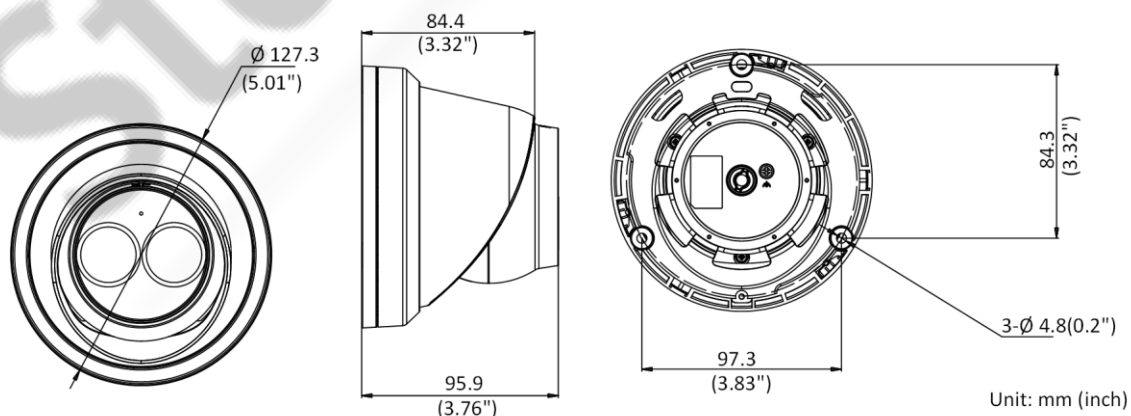

* Listed resolutions are only selectable options. It does not mean that all streams can work at their maximum resolution at the same time.

Available Model

DS-2CD2343G0-I (2.8/4/6 mm), DS-2CD2343G0-IU (2.8/4/6 mm)

Dimensions